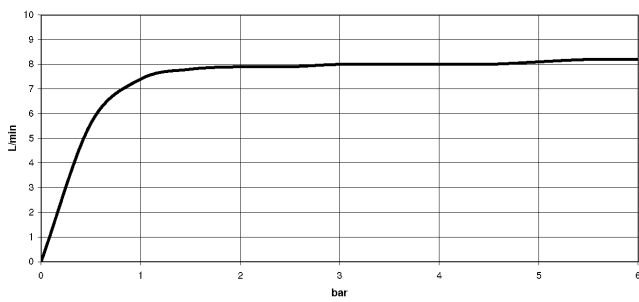

TARA Showerpipe without hand shower FlowReduce 220 mm - Brushed Bronze

26 633 892 Product version from 4/1/2024

- shower with fixed riser projection 420mm
- overhead shower: rain flow
- rain shower Ø 220 mm
- rain shower with anti-scale system
- max. rainshower flow 7 l/min
- rotary diverter for fixed-riser shower/hand shower
- height of fittings up to rain shower (bottom edge) 1007mm
- height of fittings up to top edge of elbow 1167mm
- rosette for shower holder Ø 55mm
- rosette for wall mounting Ø 57mm
- rosette for shower mixer Ø 65mm
- gauge 150 mm - 13 mm
- 1500 mm metal shower hose
- 1/2" connection
- Pipe diameter 20 mm
- quick clearing
- This product can help a building meet the requirements of Green Building Rating Systems, e.g. LEED®, BREEAM®, DGNB
- WRAS

TARA Showerpipe without hand shower FlowReduce 220 mm - Brushed Bronze

26 633 892 Product version from 4/1/2024

Flow rate chart

Codes & Standards

DIN 4109

ISO 3822

Ü-Zeichen

TARA Showerpipe without hand shower FlowReduce 220 mm - Brushed Bronze