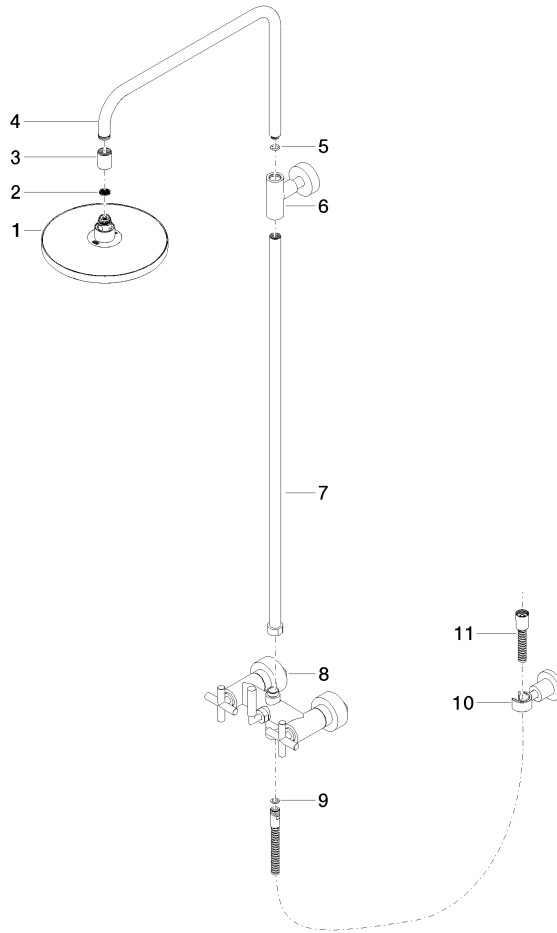

TARA Showerpipe without hand shower FlowReduce 220 mm - Brushed Bronze

26 633 892 Product version from 4/1/2024

- shower with fixed riser projection 420mm
- overhead shower: rain flow
- rain shower Ø 220 mm
- rain shower with anti-scale system
- max. rainshower flow 7 l/min
- rotary diverter for fixed-riser shower/hand shower
- height of fittings up to rain shower (bottom edge) 1007mm
- height of fittings up to top edge of elbow 1167mm
- rosette for shower holder Ø 55mm
- rosette for wall mounting Ø 57mm
- rosette for shower mixer Ø 65mm
- gauge 150 mm - 13 mm
- 1500 mm metal shower hose
- 1/2" connection
- Pipe diameter 20 mm
- quick clearing
- This product can help a building meet the requirements of Green Building Rating Systems, e.g. LEED®, BREEAM®, DGNB
- WRAS

TARA Showerpipe without hand shower FlowReduce 220 mm - Brushed Bronze

26 633 892 Product version from 4/1/2024

Flow rate chart

Codes & Standards

DIN 4109

ISO 3822

Ü-Zeichen

TARA Showerpipe without hand shower FlowReduce 220 mm - Brushed Bronze

26 633 892 Product version from 4/1/2024

Certificates

LGA_38

TARA Showerpipe without hand shower FlowReduce 220 mm - Brushed Bronze

26 633 892 Product version from 4/1/2024

Parts for other finishes can be found here: [Chrome](#)

Spare parts list

No.	Item Number	Name	Quantity used	Delivery time
1	90 12 05 092 20-42	shower	1	30
2	09 23 01 039 90	sieve	1	2
3	09 24 03 177 20-42	adaptor	1	60
4	04 28 22 101 20-42	spout	1	60
5	90 14 10 011 00 90	seal	1	2
6	90 17 11 037 00-42	holder	1	30
7	90 28 22 096 00-42	pipe	1	30
8	04 17 10 020 01-42	fitting	1	60
9	90 14 20 026 00 90	seal	1	2
10	28 050 892-42	TARA Wall bracket - Brushed Bronze	1	30
11	28 304 970-42	Metal shower hose 1/2" x 3/8" x 1500 mm - Brushed Bronze	1	30