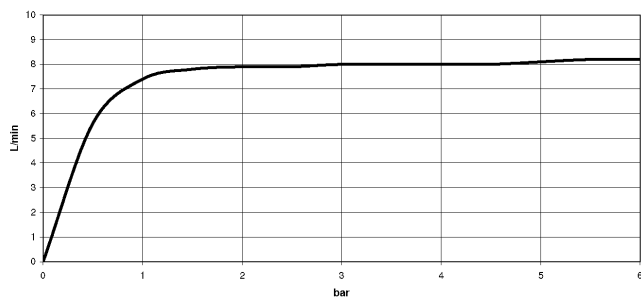

## TARA Showerpipe without hand shower FlowReduce 220 mm - Brushed Champagne (22kt Gold)

26 633 892 Product version from 4/1/2024

- shower with fixed riser projection 420mm
- overhead shower: rain flow
- rain shower Ø 220 mm
- rain shower with anti-scale system
- max. rainshower flow 7 l/min
- rotary diverter for fixed-riser shower/hand shower
- height of fittings up to rain shower (bottom edge) 1007mm
- height of fittings up to top edge of elbow 1167mm
- rosette for shower holder Ø 55mm
- rosette for wall mounting Ø 57mm
- rosette for shower mixer Ø 65mm
- gauge 150 mm - 13 mm
- 1500 mm metal shower hose
- 1/2" connection
- Pipe diameter 20 mm
- quick clearing
- This product can help a building meet the requirements of Green Building Rating Systems, e.g. LEED®, BREEAM®, DGNB
- WRAS

## TARA Showerpipe without hand shower FlowReduce 220 mm - Brushed Champagne (22kt Gold)

---

26 633 892 Product version from 4/1/2024

### Flow rate chart

---