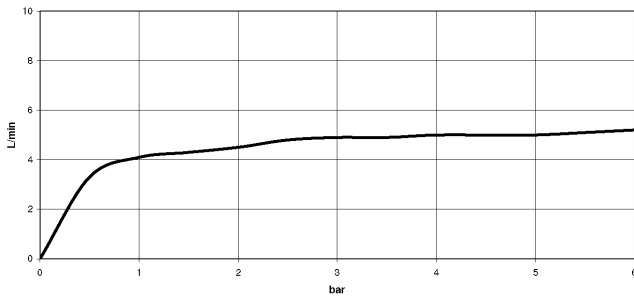

27 718 809

- with round rosette
- spray flow
- automatic spout/shower diverter
- height of mixer 171 mm
- hole diameter rinsing spray 32mm
- fabric braided hose 1500 mm
- sprayface with anti-scaling system
- lead-free
- This product can help a building meet the requirements of Green Building Rating Systems, e.g. LEED®, BREEAM®, DGNB

Can only be combined with 33810809, 33826809, 19815809, 19825809.

Intrinsic protection against back flow.

Residual water may emerge from the spray after closing.

Operating unit can be positioned freely.

	Chrome	27 718 809-00
	Brushed Platinum	27 718 809-06
	Platinum	27 718 809-08
	Durabronze (23kt Gold)	27 718 809-09
	Dark Chrome	27 718 809-19
	Brushed Durabronze (23kt Gold)	27 718 809-28
	Matte Black	27 718 809-33
	Brushed Champagne (22kt Gold)	27 718 809-46
	Champagne (22kt Gold)	27 718 809-47
	Brushed Chrome	27 718 809-93
	Brushed Dark Platinum	27 718 809-99

27 718 809

mm [inches]

Flow rate chart

Codes & Standards

DIN 4109

ISO 3822

Ü-Zeichen