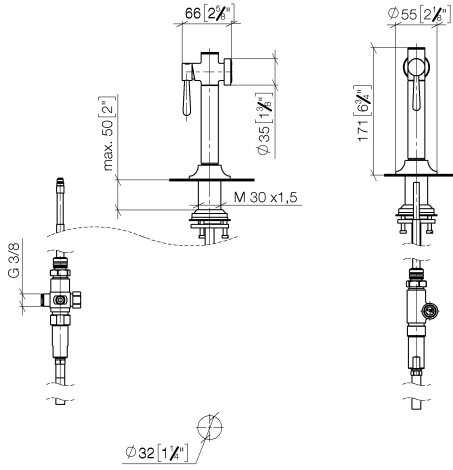

27 718 809

- with round rosette
- spray flow
- automatic spout/shower diverter
- height of mixer 171 mm
- hole diameter rinsing spray 32mm
- fabric braided hose 1500 mm
- sprayface with anti-scaling system
- lead-free
- This product can help a building meet the requirements of Green Building Rating Systems, e.g. LEED®, BREEAM®, DGNB

Can only be combined with 33810809, 33826809, 19815809, 19825809.

Intrinsic protection against back flow.

Residual water may emerge from the spray after closing.

Operating unit can be positioned freely.

	Chrome	27 718 809-00
	Brushed Platinum	27 718 809-06
	Platinum	27 718 809-08
	Durabronze (23kt Gold)	27 718 809-09
	Dark Chrome	27 718 809-19
	Brushed Durabronze (23kt Gold)	27 718 809-28
	Matte Black	27 718 809-33
	Brushed Champagne (22kt Gold)	27 718 809-46
	Champagne (22kt Gold)	27 718 809-47
	Brushed Chrome	27 718 809-93
	Brushed Dark Platinum	27 718 809-99

27 718 809

mm [inches]

Flow rate chart

Codes & Standards

DIN 4109

ISO 3822

Ü-Zeichen