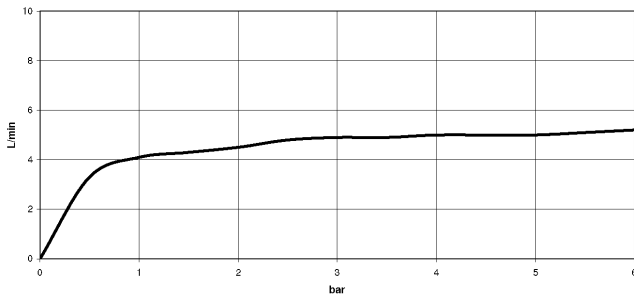

27 718 809

- with round rosette
- spray flow
- automatic spout/shower diverter
- height of mixer 171 mm
- hole diameter rinsing spray 32mm
- fabric braided hose 1500 mm
- sprayface with anti-scaling system
- lead-free
- This product can help a building meet the requirements of Green Building Rating Systems, e.g. LEED®, BREEAM®, DGNB

Can only be combined with 33810809, 33826809, 19815809, 19825809.

Intrinsic protection against back flow.

Residual water may emerge from the spray after closing.

Operating unit can be positioned freely.

	Brushed Platinum	27 718 809-06
	Chrome	27 718 809-00
	Platinum	27 718 809-08
	Durabrace (23kt Gold)	27 718 809-09
	Dark Chrome	27 718 809-19
	Brushed Durabrace (23kt Gold)	27 718 809-28
	Matte Black	27 718 809-33
	Brushed Champagne (22kt Gold)	27 718 809-46
	Champagne (22kt Gold)	27 718 809-47
	Brushed Chrome	27 718 809-93
	Brushed Dark Platinum	27 718 809-99

27 718 809

mm [inches]

Flow rate chart

Codes & Standards

DIN 4109

ISO 3822

Ü-Zeichen