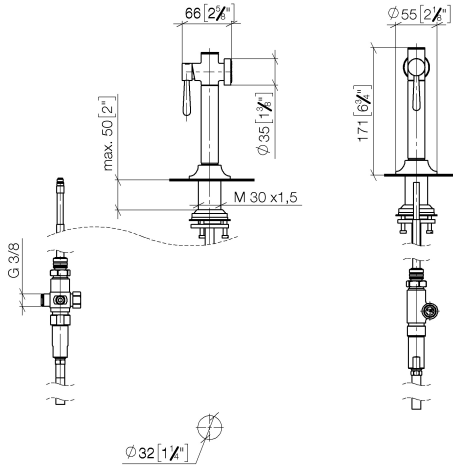

27 718 809

- with round rosette
- spray flow
- automatic spout/shower diverter
- height of mixer 171 mm
- hole diameter rinsing spray 32mm
- fabric braided hose 1500 mm
- sprayface with anti-scaling system
- lead-free
- This product can help a building meet the requirements of Green Building Rating Systems, e.g. LEED®, BREEAM®, DGNB

Can only be combined with 33810809, 33826809, 19815809, 19825809.

Intrinsic protection against back flow.

Residual water may emerge from the spray after closing.

Operating unit can be positioned freely.

	Brushed Platinum	27 718 809-06
	Chrome	27 718 809-00
	Platinum	27 718 809-08
	Durabrace (23kt Gold)	27 718 809-09
	Dark Chrome	27 718 809-19
	Brushed Durabrace (23kt Gold)	27 718 809-28
	Matte Black	27 718 809-33
	Brushed Champagne (22kt Gold)	27 718 809-46
	Champagne (22kt Gold)	27 718 809-47
	Brushed Chrome	27 718 809-93
	Brushed Dark Platinum	27 718 809-99

27 718 809

mm [inches]

Flow rate chart

Codes & Standards

DIN 4109

ISO 3822

Ü-Zeichen

### Product version from 7/1/2023

No.	Item Number	Name	Quantity used	Delivery time
	90 12 11 096 12-06	shower	8	10