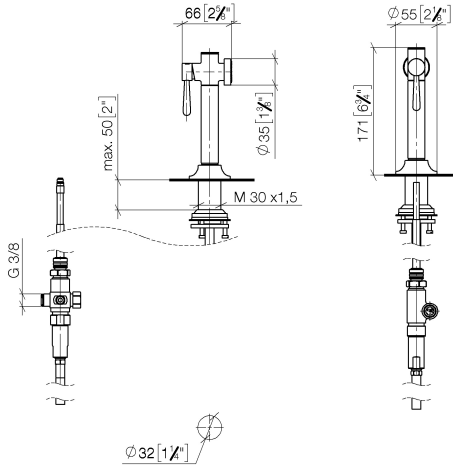

27 718 809

- with round rosette
- spray flow
- automatic spout/shower diverter
- height of mixer 171 mm
- hole diameter rinsing spray 32mm
- fabric braided hose 1500 mm
- sprayface with anti-scaling system
- lead-free
- This product can help a building meet the requirements of Green Building Rating Systems, e.g. LEED®, BREEAM®, DGNB

Can only be combined with 33810809, 33826809, 19815809, 19825809.

Intrinsic protection against back flow.

Residual water may emerge from the spray after closing.

Operating unit can be positioned freely.

	Dark Chrome	27 718 809-19
	Chrome	27 718 809-00
	Brushed Platinum	27 718 809-06
	Platinum	27 718 809-08
	Durabronze (23kt Gold)	27 718 809-09
	Brushed Durabronze (23kt Gold)	27 718 809-28
	Matte Black	27 718 809-33
	Brushed Champagne (22kt Gold)	27 718 809-46
	Champagne (22kt Gold)	27 718 809-47
	Brushed Chrome	27 718 809-93
	Brushed Dark Platinum	27 718 809-99

27 718 809

mm [inches]

Flow rate chart

Codes & Standards

DIN 4109

ISO 3822

Ü-Zeichen

VAIA Rinsing spray set - Dark Chrome