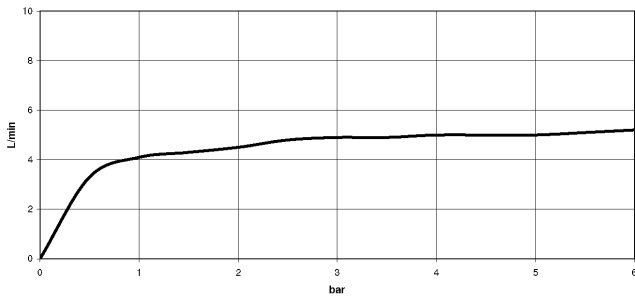

27 718 809

- with round rosette
- spray flow
- automatic spout/shower diverter
- height of mixer 171 mm
- hole diameter rinsing spray 32mm
- fabric braided hose 1500 mm
- sprayface with anti-scaling system
- lead-free
- This product can help a building meet the requirements of Green Building Rating Systems, e.g. LEED®, BREEAM®, DGNB

Can only be combined with 33810809, 33826809, 19815809, 19825809.

Intrinsic protection against back flow.

Residual water may emerge from the spray after closing.

Operating unit can be positioned freely.

	Brushed Durabron (23kt Gold)	27 718 809-28
	Chrome	27 718 809-00
	Brushed Platinum	27 718 809-06
	Platinum	27 718 809-08
	Durabron (23kt Gold)	27 718 809-09
	Dark Chrome	27 718 809-19
	Matte Black	27 718 809-33
	Brushed Champagne (22kt Gold)	27 718 809-46
	Champagne (22kt Gold)	27 718 809-47
	Brushed Chrome	27 718 809-93
	Brushed Dark Platinum	27 718 809-99

27 718 809

mm [inches]

Flow rate chart

Codes & Standards

DIN 4109

ISO 3822

Ü-Zeichen

VAIA Rinsing spray set - Brushed Durabronz (23kt Gold)