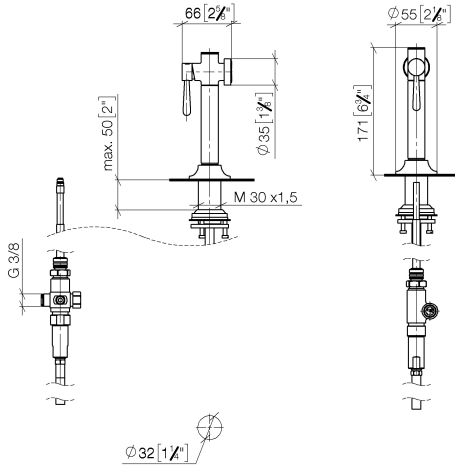

27 718 809

- with round rosette
- spray flow
- automatic spout/shower diverter
- height of mixer 171 mm
- hole diameter rinsing spray 32mm
- fabric braided hose 1500 mm
- sprayface with anti-scaling system
- lead-free
- This product can help a building meet the requirements of Green Building Rating Systems, e.g. LEED®, BREEAM®, DGNB

Can only be combined with 33810809, 33826809, 19815809, 19825809.

Intrinsic protection against back flow.

Residual water may emerge from the spray after closing.

Operating unit can be positioned freely.

	Brushed Durabron (23kt Gold)	27 718 809-28
	Chrome	27 718 809-00
	Brushed Platinum	27 718 809-06
	Platinum	27 718 809-08
	Durabron (23kt Gold)	27 718 809-09
	Dark Chrome	27 718 809-19
	Matte Black	27 718 809-33
	Brushed Champagne (22kt Gold)	27 718 809-46
	Champagne (22kt Gold)	27 718 809-47
	Brushed Chrome	27 718 809-93
	Brushed Dark Platinum	27 718 809-99

27 718 809

mm [inches]

Flow rate chart

Codes & Standards

DIN 4109

ISO 3822

Ü-Zeichen

VAIA Rinsing spray set - Brushed Durabronz (23kt Gold)