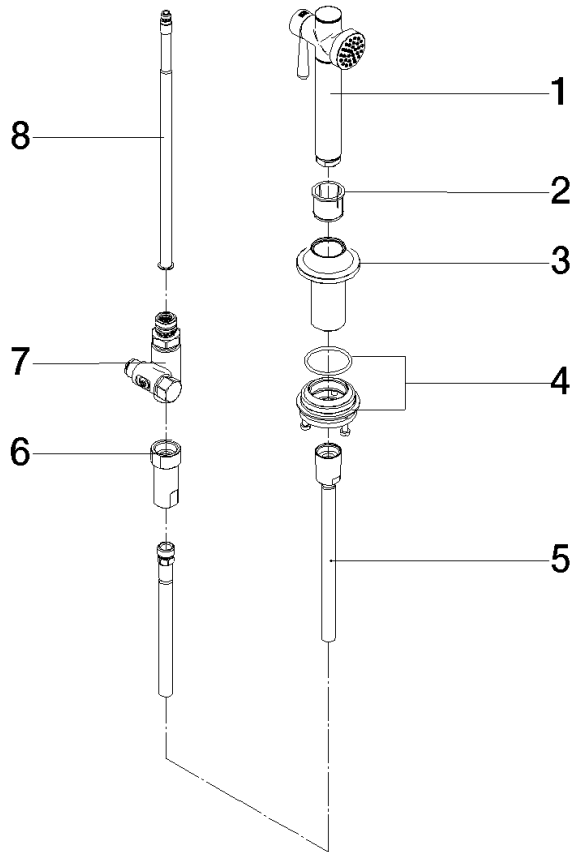

27 718 809

- with round rosette
- spray flow
- automatic spout/shower diverter
- height of mixer 171 mm
- hole diameter rinsing spray 32mm
- fabric braided hose 1500 mm
- sprayface with anti-scaling system
- lead-free
- This product can help a building meet the requirements of Green Building Rating Systems, e.g. LEED®, BREEAM®, DGNB

Can only be combined with 33810809, 33826809, 19815809, 19825809.

Intrinsic protection against back flow.

Residual water may emerge from the spray after closing.

Operating unit can be positioned freely.

	Brushed Durabron (23kt Gold)	27 718 809-28
	Chrome	27 718 809-00
	Brushed Platinum	27 718 809-06
	Platinum	27 718 809-08
	Durabron (23kt Gold)	27 718 809-09
	Dark Chrome	27 718 809-19
	Matte Black	27 718 809-33
	Brushed Champagne (22kt Gold)	27 718 809-46
	Champagne (22kt Gold)	27 718 809-47
	Brushed Chrome	27 718 809-93
	Brushed Dark Platinum	27 718 809-99

27 718 809

mm [inches]

Flow rate chart

Codes & Standards

DIN 4109

ISO 3822

Ü-Zeichen

VAIA Rinsing spray set - Brushed Durabronz (23kt Gold)

Parts for other finishes can be found here: [Chrome](#)

VAIA Rinsing spray set - Brushed Durabronz (23kt Gold)

VAIA

27 718 809

**Spare parts list**

**Product version from 7/1/2023**

No.	Item Number	Name	Quantity used	Delivery time
	90 12 11 096 12-28	shower	8	20