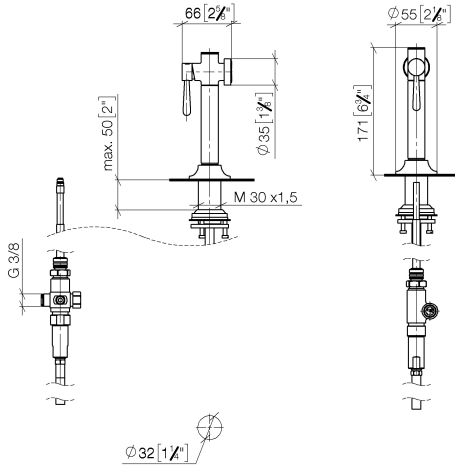

27 718 809

- with round rosette
- spray flow
- automatic spout/shower diverter
- height of mixer 171 mm
- hole diameter rinsing spray 32mm
- fabric braided hose 1500 mm
- sprayface with anti-scaling system
- lead-free
- This product can help a building meet the requirements of Green Building Rating Systems, e.g. LEED®, BREEAM®, DGNB

Can only be combined with 33810809, 33826809, 19815809, 19825809.

Intrinsic protection against back flow.

Residual water may emerge from the spray after closing.

Operating unit can be positioned freely.

	Brushed Chrome	27 718 809-93
	Chrome	27 718 809-00
	Brushed Platinum	27 718 809-06
	Platinum	27 718 809-08
	Durabronze (23kt Gold)	27 718 809-09
	Dark Chrome	27 718 809-19
	Brushed Durabronze (23kt Gold)	27 718 809-28
	Matte Black	27 718 809-33
	Brushed Champagne (22kt Gold)	27 718 809-46
	Champagne (22kt Gold)	27 718 809-47
	Brushed Dark Platinum	27 718 809-99

27 718 809

mm [inches]

Flow rate chart

Codes & Standards

DIN 4109

ISO 3822

Ü-Zeichen

### Product version from 7/1/2023

No.	Item Number	Name	Quantity used	Delivery time
	90 12 11 096 12-93	shower	8	20