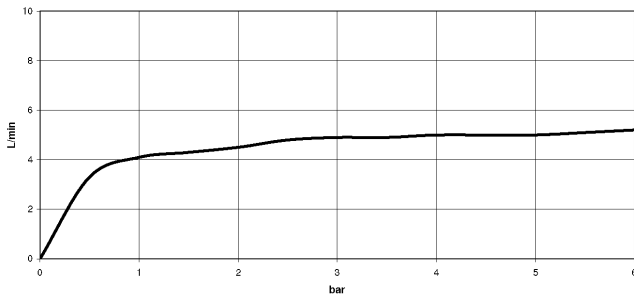

27 718 809

- with round rosette
- spray flow
- automatic spout/shower diverter
- height of mixer 171 mm
- hole diameter rinsing spray 32mm
- fabric braided hose 1500 mm
- sprayface with anti-scaling system
- lead-free
- This product can help a building meet the requirements of Green Building Rating Systems, e.g. LEED®, BREEAM®, DGNB

Can only be combined with 33810809, 33826809, 19815809, 19825809.

Intrinsic protection against back flow.

Residual water may emerge from the spray after closing.

Operating unit can be positioned freely.

	Brushed Dark Platinum	27 718 809-99
	Chrome	27 718 809-00
	Brushed Platinum	27 718 809-06
	Platinum	27 718 809-08
	Durabass (23kt Gold)	27 718 809-09
	Dark Chrome	27 718 809-19
	Brushed Durabass (23kt Gold)	27 718 809-28
	Matte Black	27 718 809-33
	Brushed Champagne (22kt Gold)	27 718 809-46
	Champagne (22kt Gold)	27 718 809-47
	Brushed Chrome	27 718 809-93

27 718 809

mm [inches]

Flow rate chart

Codes & Standards

DIN 4109

ISO 3822

Ü-Zeichen

VAIA Rinsing spray set - Brushed Dark Platinum