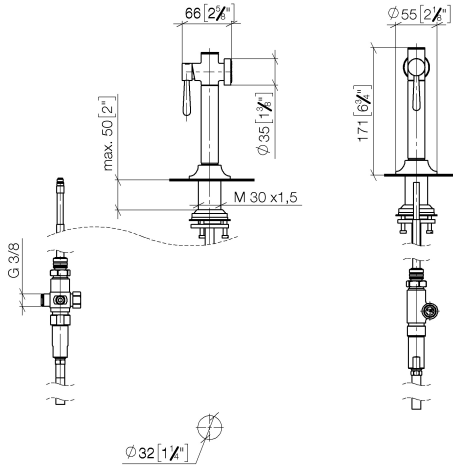

27 718 809

- with round rosette
- spray flow
- automatic spout/shower diverter
- height of mixer 171 mm
- hole diameter rinsing spray 32mm
- fabric braided hose 1500 mm
- sprayface with anti-scaling system
- lead-free
- This product can help a building meet the requirements of Green Building Rating Systems, e.g. LEED®, BREEAM®, DGNB

Can only be combined with 33810809, 33826809, 19815809, 19825809.

Intrinsic protection against back flow.

Residual water may emerge from the spray after closing.

Operating unit can be positioned freely.

	Brushed Dark Platinum	27 718 809-99
	Chrome	27 718 809-00
	Brushed Platinum	27 718 809-06
	Platinum	27 718 809-08
	Durabass (23kt Gold)	27 718 809-09
	Dark Chrome	27 718 809-19
	Brushed Durabass (23kt Gold)	27 718 809-28
	Matte Black	27 718 809-33
	Brushed Champagne (22kt Gold)	27 718 809-46
	Champagne (22kt Gold)	27 718 809-47
	Brushed Chrome	27 718 809-93

27 718 809

mm [inches]

Flow rate chart

Codes & Standards

DIN 4109

ISO 3822

Ü-Zeichen

VAIA Rinsing spray set - Brushed Dark Platinum