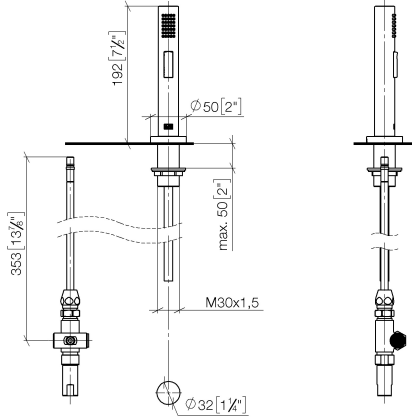

Rinsing spray set - Brushed Platinum

ELIO

27 721 970

Fits: ELIO, TARA, TARA ULTRA

- with round rosette
- spray flow
- automatic spout/shower diverter
- height of mixer 191 mm
- hole diameter rinsing spray 32mm
- fabric braided hose 1500 mm
- sprayface with anti-scaling system
- lead-free

Can only be combined with 33826790, 32800790, 33826888, 32815888, 20815892, 33826875.

Intrinsic protection against back flow.

	Brushed Platinum	27 721 970-06
	Chrome	27 721 970-00
	Platinum	27 721 970-08
	Durabress (23kt Gold)	27 721 970-09
	Dark Chrome	27 721 970-19
	Brushed Durabress (23kt Gold)	27 721 970-28
	Matte Black	27 721 970-33
	Brushed Champagne (22kt Gold)	27 721 970-46
	Champagne (22kt Gold)	27 721 970-47
	Brushed Chrome	27 721 970-93
	Brushed Dark Platinum	27 721 970-99

27 721 970

mm [inches]

Flow rate chart

Codes & Standards

DIN 4109

EN 1717

ISO 3822

NSF372

ELIO

27 721 970

Spare parts list

Product version up to 10/27/2020

Product version from 10/27/2020

No.	Item Number	Name	Quantity used	Delivery time
	90 17 09 046 11 90	diverter	12	2