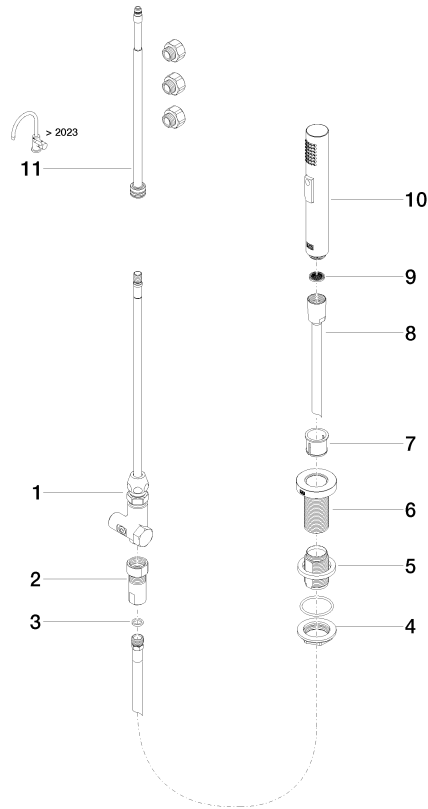

Rinsing spray set - Brushed Platinum

ELIO

27 721 970

Fits: ELIO, TARA, TARA ULTRA

- with round rosette
- spray flow
- automatic spout/shower diverter
- height of mixer 191 mm
- hole diameter rinsing spray 32mm
- fabric braided hose 1500 mm
- sprayface with anti-scaling system
- lead-free

27 721 970

mm [inches]

Flow rate chart

Codes & Standards

DIN 4109

EN 1717

ISO 3822

NSF372

IAPMO_6

LGA_18

Belgaqua_21-027-2

27 721 970

Product version up to 10/27/2020

Product version from 10/27/2020

Parts for other finishes can be found here: [Chrome](#)

Rinsing spray set - Brushed Platinum

ELIO

27 721 970

Spare parts list

Product version up to 10/27/2020

Product version from 10/27/2020

No.	Item Number	Name	Quantity used	Delivery time
	90 17 09 046 11 90	diverter	12	2