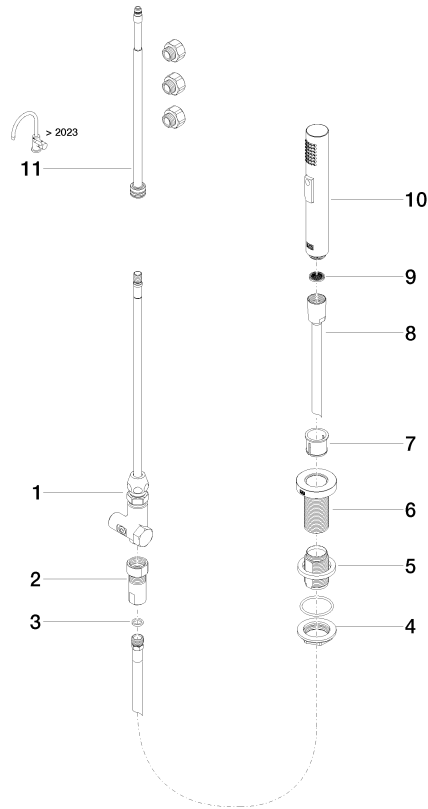

Rinsing spray set - Platinum

ELIO

27 721 970

Fits: ELIO, TARA, TARA ULTRA

- with round rosette
- spray flow
- automatic spout/shower diverter
- height of mixer 191 mm
- hole diameter rinsing spray 32mm
- fabric braided hose 1500 mm
- sprayface with anti-scaling system
- lead-free

27 721 970

mm [inches]

Flow rate chart

Codes & Standards

DIN 4109

EN 1717

ISO 3822

NSF372

IAPMO_6

LGA_18

Belgaqua_21-027-2

27 721 970

Product version up to 10/27/2020

Product version from 10/27/2020

Parts for other
finishes can be found
here: [Chrome](#)

Rinsing spray set - Platinum

ELIO

27 721 970

Spare parts list

Product version up to 10/27/2020

Product version from 10/27/2020

No.	Item Number	Name	Quantity used	Delivery time
	90 17 09 046 11 90	diverter	12	2