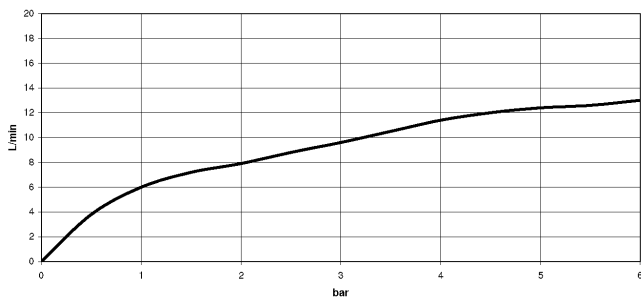

Can only be combined with 33826790, 32800790, 33826888, 32815888, 20815892, 33826875.

Intrinsic protection against back flow.

	Platinum	27 721 970-08
	Chrome	27 721 970-00
	Brushed Platinum	27 721 970-06
	Durabronze (23kt Gold)	27 721 970-09
	Dark Chrome	27 721 970-19
	Brushed Durabronze (23kt Gold)	27 721 970-28
	Matte Black	27 721 970-33
	Brushed Champagne (22kt Gold)	27 721 970-46
	Champagne (22kt Gold)	27 721 970-47
	Brushed Chrome	27 721 970-93
	Brushed Dark Platinum	27 721 970-99

27 721 970

mm [inches]

Flow rate chart

Codes & Standards

DIN 4109

EN 1717

ISO 3822

NSF372