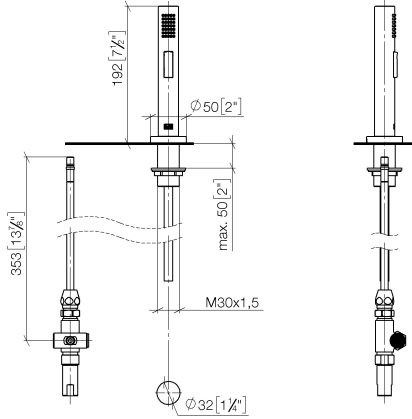

Rinsing spray set - Platinum

ELIO

27 721 970

Fits: ELIO, TARA, TARA ULTRA

- with round rosette
- spray flow
- automatic spout/shower diverter
- height of mixer 191 mm
- hole diameter rinsing spray 32mm
- fabric braided hose 1500 mm
- sprayface with anti-scaling system
- lead-free

Can only be combined with 33826790, 32800790, 33826888, 32815888, 20815892, 33826875.

Intrinsic protection against back flow.

	Platinum	27 721 970-08
	Chrome	27 721 970-00
	Brushed Platinum	27 721 970-06
	Durabronze (23kt Gold)	27 721 970-09
	Dark Chrome	27 721 970-19
	Brushed Durabronze (23kt Gold)	27 721 970-28
	Matte Black	27 721 970-33
	Brushed Champagne (22kt Gold)	27 721 970-46
	Champagne (22kt Gold)	27 721 970-47
	Brushed Chrome	27 721 970-93
	Brushed Dark Platinum	27 721 970-99

27 721 970

mm [inches]

Flow rate chart

Codes & Standards

DIN 4109

EN 1717

ISO 3822

NSF372

ELIO

27 721 970

Spare parts list

Product version up to 10/27/2020

Product version from 10/27/2020

No.	Item Number	Name	Quantity used	Delivery time
	90 17 09 046 11 90	diverter	12	2