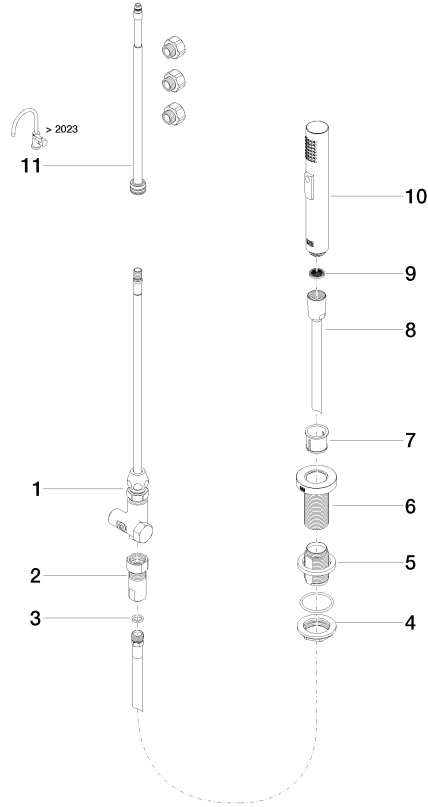

Rinsing spray set - Matte Black

ELIO

27 721 970

Fits: ELIO, TARA, TARA ULTRA

- with round rosette
- spray flow
- automatic spout/shower diverter
- height of mixer 191 mm
- hole diameter rinsing spray 32mm
- fabric braided hose 1500 mm
- sprayface with anti-scaling system
- lead-free

27 721 970

mm [inches]

Flow rate chart

Codes & Standards

DIN 4109

EN 1717

ISO 3822

NSF372

IAPMO_6

LGA_18

Belgaqua_21-027-2

27 721 970

Product version from 10/27/2020

Parts for other finishes can be found here: [Chrome](#)

Rinsing spray set - Matte Black

ELIO

27 721 970

Spare parts list

Product version from 10/27/2020

No.	Item Number	Name	Quantity used	Delivery time
	90 17 09 046 11 90	diverter	12	2