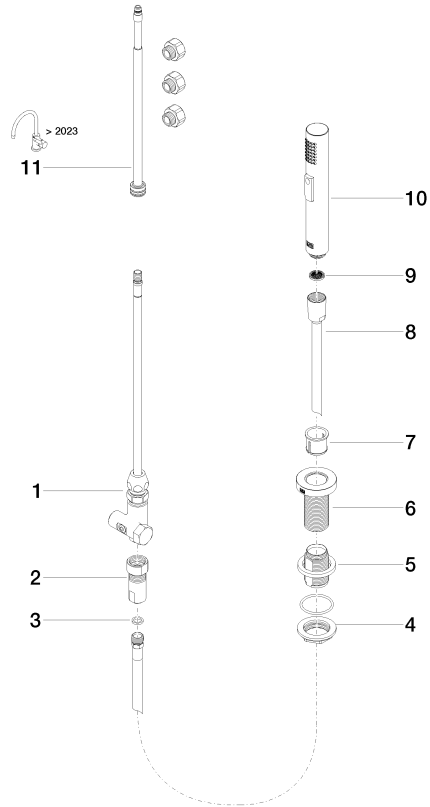

**Rinsing spray set - Brushed Chrome**

ELIO

27 721 970

Fits: ELIO, TARA, TARA ULTRA

- with round rosette
- spray flow
- automatic spout/shower diverter
- height of mixer 191 mm
- hole diameter rinsing spray 32mm
- fabric braided hose 1500 mm
- sprayface with anti-scaling system
- lead-free

## Rinsing spray set - Brushed Chrome

ELIO

27 721 970

### Spare parts list

#### Product version from 10/27/2020

No.	Item Number	Name	Quantity used	Delivery time
	90 17 09 046 11 90	diverter	12	2