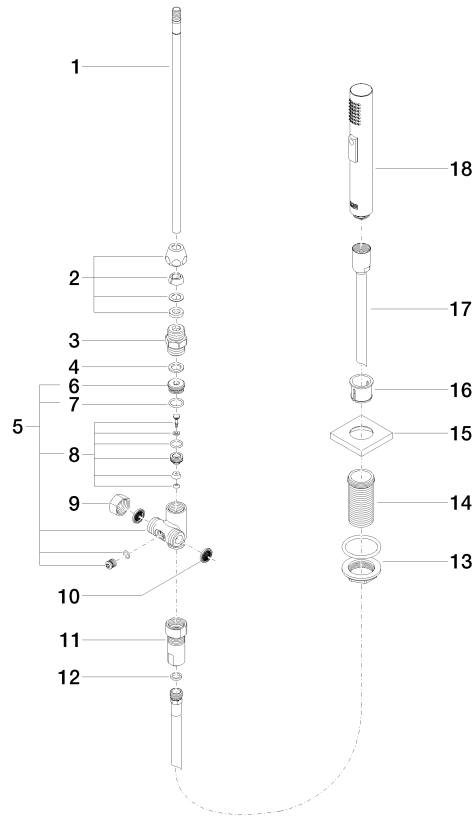

Rinsing spray set - Chrome

LOT

27 722 970

- with angular rosette
- spray flow
- automatic spout/shower diverter
- height of mixer 189 mm
- hole diameter rinsing spray 32mm
- fabric braided hose 1500 mm
- sprayface with anti-scaling system
- lead-free

27 722 970

mm [inches]

Flow rate chart

Codes & Standards

DIN 4109

EN 1717

ISO 3822

NSF372

IAPMO_N-4976

IAPMO_6

Belgaqua_21-027-2

27 722 970

Product version up to 10/27/2020

Product version from 10/27/2020

Rinsing spray set - Chrome

LOT

27 722 970

Spare parts list

Product version up to 10/27/2020

Product version from 10/27/2020

No.	Item Number	Name	Quantity used	Delivery time
	04 24 02 046 01-07	pipe	18	10