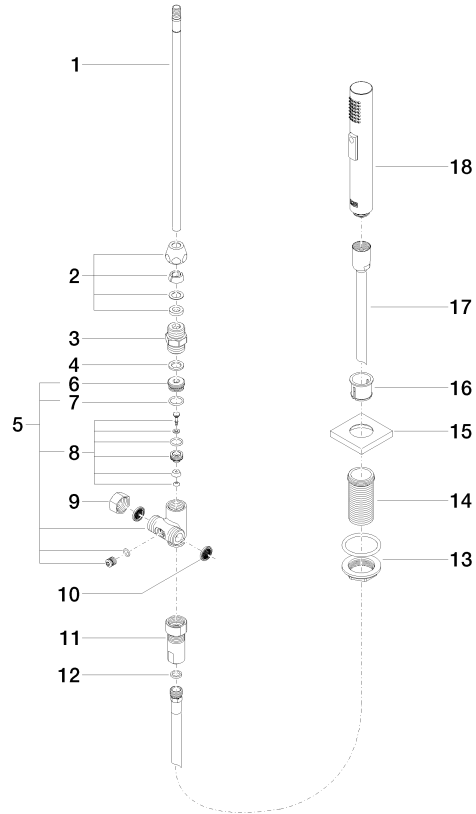

**Rinsing spray set - Brushed Platinum**

LOT

27 722 970

- with angular rosette
- spray flow
- automatic spout/shower diverter
- height of mixer 189 mm
- hole diameter rinsing spray 32mm
- fabric braided hose 1500 mm
- sprayface with anti-scaling system
- lead-free

27 722 970

mm [inches]

Flow rate chart

Codes & Standards

DIN 4109

EN 1717

ISO 3822

NSF372

IAPMO\_N-4976

IAPMO\_6

Belgaqua\_21-027-2

27 722 970

Product version up to 10/27/2020

**Product version from 10/27/2020**

Parts for other  
finishes can be found  
here: [Chrome](#)

### Product version from 10/27/2020

No.	Item Number	Name	Quantity used	Delivery time
	04 24 02 046 01-07	pipe	18	10