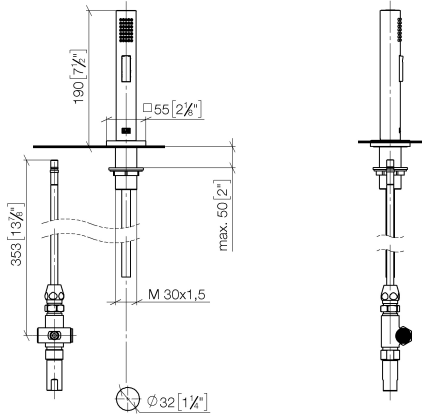

Rinsing spray set - Brushed Chrome

LOT

27 722 970

- with angular rosette
- spray flow
- automatic spout/shower diverter
- height of mixer 189 mm
- hole diameter rinsing spray 32mm
- fabric braided hose 1500 mm
- sprayface with anti-scaling system
- lead-free

Can only be combined with 32800680, 32843680.

Intrinsic protection against back flow.

	Brushed Chrome	27 722 970-93
	Chrome	27 722 970-00
	Brushed Platinum	27 722 970-06
	Platinum	27 722 970-08
	Durabress (23kt Gold)	27 722 970-09
	Dark Chrome	27 722 970-19
	Brushed Durabress (23kt Gold)	27 722 970-28
	Brushed Champagne (22kt Gold)	27 722 970-46
	Champagne (22kt Gold)	27 722 970-47
	Brushed Dark Platinum	27 722 970-99

27 722 970

mm [inches]

Flow rate chart

Codes & Standards

DIN 4109

ISO 3822

NSF372

NSF61