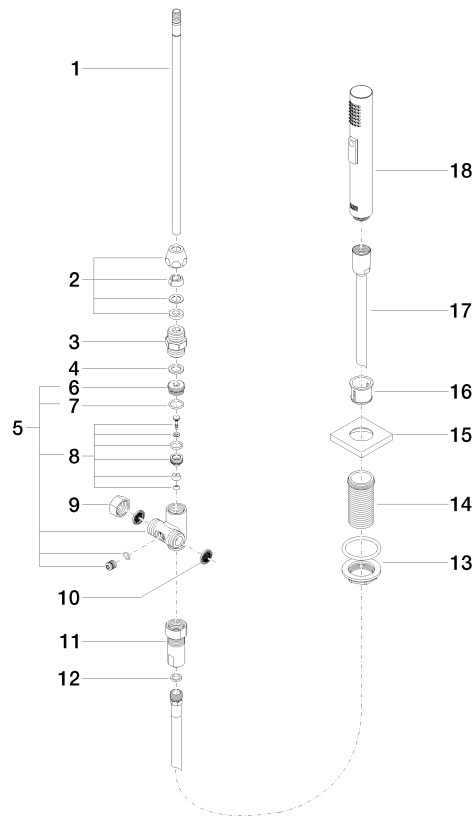

Rinsing spray set - Brushed Chrome

LOT

27 722 970

- with angular rosette
- spray flow
- automatic spout/shower diverter
- height of mixer 189 mm
- hole diameter rinsing spray 32mm
- fabric braided hose 1500 mm
- sprayface with anti-scaling system
- lead-free

27 722 970

mm [inches]

Flow rate chart

Codes & Standards

DIN 4109

ISO 3822

NSF372

NSF61

Ü-Zeichen

Rinsing spray set - Brushed Chrome

LOT

27 722 970

Certificates

LGA_38

LGA_29

IAPMO_N-4976

IAPMO_6

27 722 970

Product version from 10/27/2020

Parts for other finishes can be found here: [Chrome](#)

Rinsing spray set - Brushed Chrome

LOT

27 722 970

Spare parts list