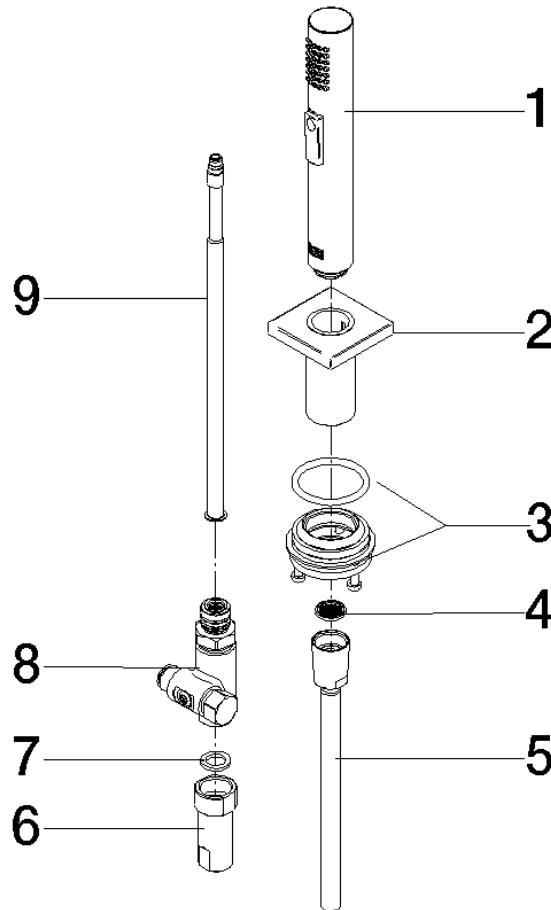

Rinsing spray set - Brushed Platinum

27 723 970

- with angular rosette
- spray flow
- automatic spout/shower diverter
- height of mixer 190 mm
- hole diameter rinsing spray 32mm
- fabric braided hose 1500 mm
- sprayface with anti-scaling system
- lead-free

Can only be combined with 33826680, 32815680.

Intrinsic protection against back flow.

Residual water may emerge from the spray after closing.

Operating unit can be positioned freely.

	Brushed Platinum	27 723 970-06
	Chrome	27 723 970-00
	Platinum	27 723 970-08
	Dark Chrome	27 723 970-19
	Brushed Durabronze (23kt Gold)	27 723 970-28
	Brushed Champagne (22kt Gold)	27 723 970-46
	Champagne (22kt Gold)	27 723 970-47
	Brushed Dark Platinum	27 723 970-99

Rinsing spray set - Brushed Platinum

27 723 970

mm [inches]

Rinsing spray set - Brushed Platinum

27 723 970

Product version from 2/1/2023

Parts for other finishes can be found here: [Chrome](#)

Rinsing spray set - Brushed Platinum

27 723 970

Spare parts list

Product version from 2/1/2023

No.	Item Number	Name	Quantity used	Delivery time
	04 12 11 158 00-06	shower	9	10