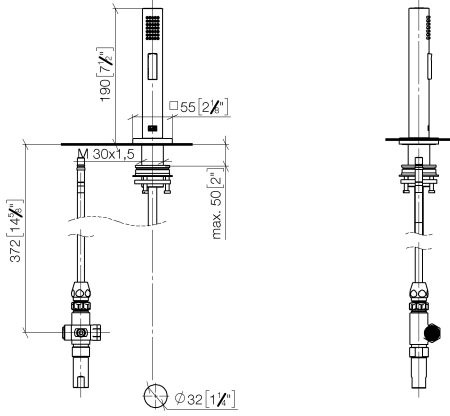

Rinsing spray set - Brushed Platinum

27 723 970

- with angular rosette
- spray flow
- automatic spout/shower diverter
- height of mixer 190 mm
- hole diameter rinsing spray 32mm
- fabric braided hose 1500 mm
- sprayface with anti-scaling system
- lead-free

Can only be combined with 33826680, 32815680.

Intrinsic protection against back flow.

Residual water may emerge from the spray after closing.

Operating unit can be positioned freely.

	Brushed Platinum	27 723 970-06
	Chrome	27 723 970-00
	Platinum	27 723 970-08
	Dark Chrome	27 723 970-19
	Brushed Durabronze (23kt Gold)	27 723 970-28
	Brushed Champagne (22kt Gold)	27 723 970-46
	Champagne (22kt Gold)	27 723 970-47
	Brushed Dark Platinum	27 723 970-99

Rinsing spray set - Brushed Platinum

27 723 970

mm [inches]

Rinsing spray set - Brushed Platinum

27 723 970

Product version from 2/1/2023

Parts for other finishes can be found here: [Chrome](#)

Rinsing spray set - Brushed Platinum

27 723 970

Spare parts list

Product version from 2/1/2023

No.	Item Number	Name	Quantity used	Delivery time
	04 12 11 158 00-06	shower	9	10