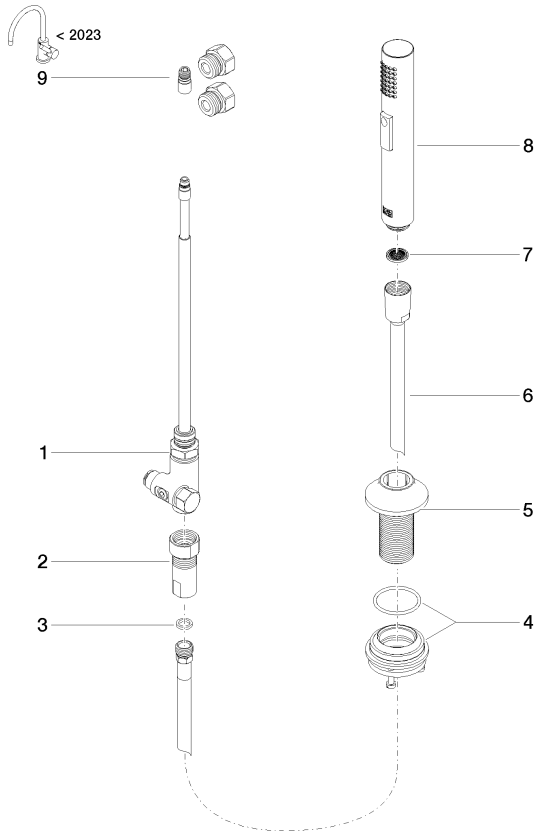

27 731 809

- with round rosette
- spray flow
- automatic spout/shower diverter
- height of mixer 202 mm
- hole diameter rinsing spray 32mm
- fabric braided hose 1500 mm
- sprayface with anti-scaling system
- lead-free

Can only be combined with 33810809, 33826809, 19815809, 19825809.

Intrinsic protection against back flow.

Residual water may emerge from the spray after closing.

Operating unit can be positioned freely.

	Brushed Dark Platinum	27 731 809-99
	Chrome	27 731 809-00
	Brushed Platinum	27 731 809-06
	Platinum	27 731 809-08
	Durabronze (23kt Gold)	27 731 809-09
	Dark Chrome	27 731 809-19
	Brushed Durabronze (23kt Gold)	27 731 809-28
	Matte Black	27 731 809-33
	Brushed Champagne (22kt Gold)	27 731 809-46
	Champagne (22kt Gold)	27 731 809-47
	Brushed Chrome	27 731 809-93

27 731 809

mm [inches]

Codes & Standards

EN 1717

Certificates

Belgaqua_24-005-2

27 731 809

Product version from 3/1/2023

Parts for other finishes can be found here: [Chrome](#)

VAIA Rinsing spray set - Brushed Dark Platinum

VAIA

27 731 809

Spare parts list

Product version from 3/1/2023

No.	Item Number	Name	Quantity used	Delivery time
	90 17 09 046 12 90	diverter	9	2