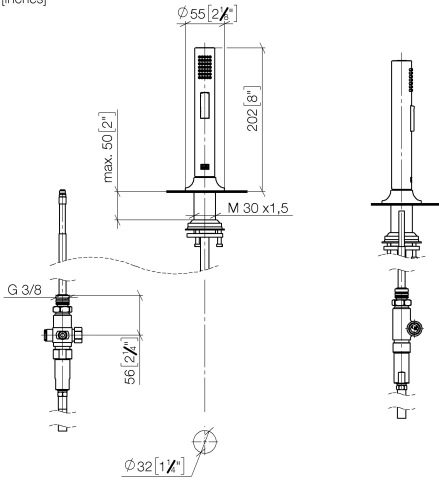

27 731 809

- with round rosette
- spray flow
- automatic spout/shower diverter
- height of mixer 202 mm
- hole diameter rinsing spray 32mm
- fabric braided hose 1500 mm
- sprayface with anti-scaling system
- lead-free

Can only be combined with 33810809, 33826809, 19815809, 19825809.

Intrinsic protection against back flow.

Residual water may emerge from the spray after closing.

Operating unit can be positioned freely.

	Brushed Dark Platinum	27 731 809-99
	Chrome	27 731 809-00
	Brushed Platinum	27 731 809-06
	Platinum	27 731 809-08
	Durabronze (23kt Gold)	27 731 809-09
	Dark Chrome	27 731 809-19
	Brushed Durabronze (23kt Gold)	27 731 809-28
	Matte Black	27 731 809-33
	Brushed Champagne (22kt Gold)	27 731 809-46
	Champagne (22kt Gold)	27 731 809-47
	Brushed Chrome	27 731 809-93

27 731 809

mm [inches]

Codes & Standards

EN 1717

Certificates

Belgaqua_24-005-2

27 731 809

Product version from 3/1/2023