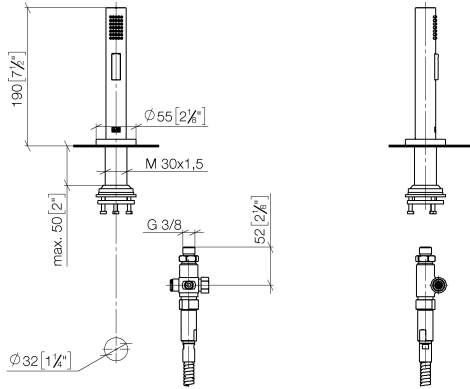

Rinsing spray set - Brushed Platinum

27 731 970

- with round rosette
- spray flow
- automatic spout/shower diverter
- height of mixer 191 mm
- hole diameter rinsing spray 32mm
- fabric braided hose 1500 mm
- sprayface with anti-scaling system
- lead-free

Can only be combined with 32815682, 33826861, 32815861, 33836888, 32816888, 20816892, 33836875, 32815875.

Intrinsic protection against back flow.

Residual water may emerge from the spray after closing.

Operating unit can be positioned freely.

Rinsing spray set - Brushed Platinum

27 731 970

mm [inches]

Flow rate chart

Codes & Standards

DIN 4109

EN 1717

ISO 3822