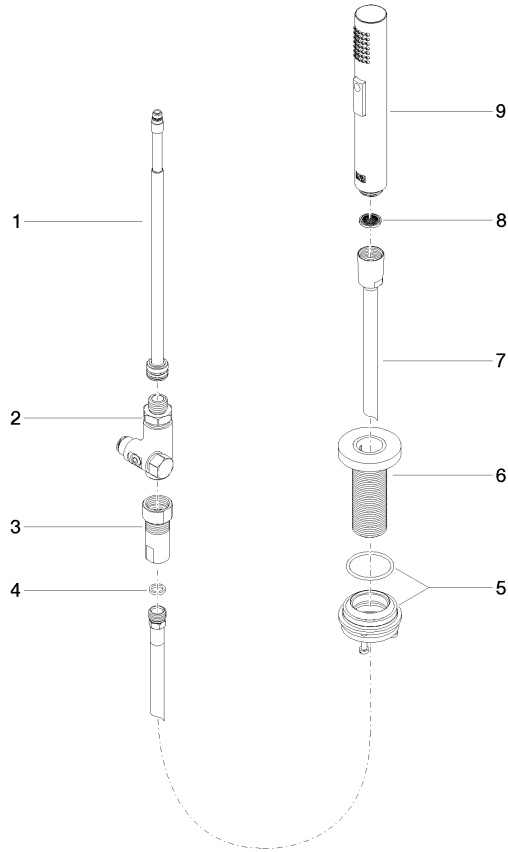

Rinsing spray set - Dark Chrome

27 731 970

Product version from 2/1/2023

Parts for other finishes can be found here: [Chrome](#)