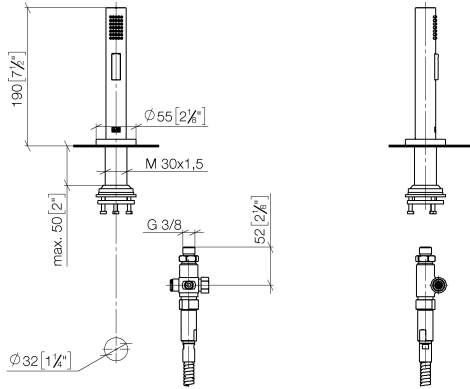

## Rinsing spray set - Dark Chrome

27 731 970

- with round rosette
- spray flow
- automatic spout/shower diverter
- height of mixer 191 mm
- hole diameter rinsing spray 32mm
- fabric braided hose 1500 mm
- sprayface with anti-scaling system
- lead-free

Can only be combined with 32815682, 33826861, 32815861, 33836888, 32816888, 20816892, 33836875, 32815875.

Intrinsic protection against back flow.

Residual water may emerge from the spray after closing.

Operating unit can be positioned freely.

## Rinsing spray set - Dark Chrome

27 731 970

mm [inches]

#### Product version from 2/1/2023

No.	Item Number	Name	Quantity used	Delivery time
	90 17 09 046 12 90	diverter	9	2