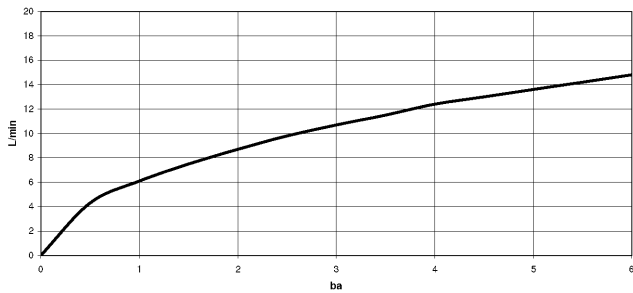

Rinsing spray set - Brushed Durabronz (23kt Gold)

27 731 970

mm [inches]

Flow rate chart

Codes & Standards

DIN 4109

EN 1717

ISO 3822