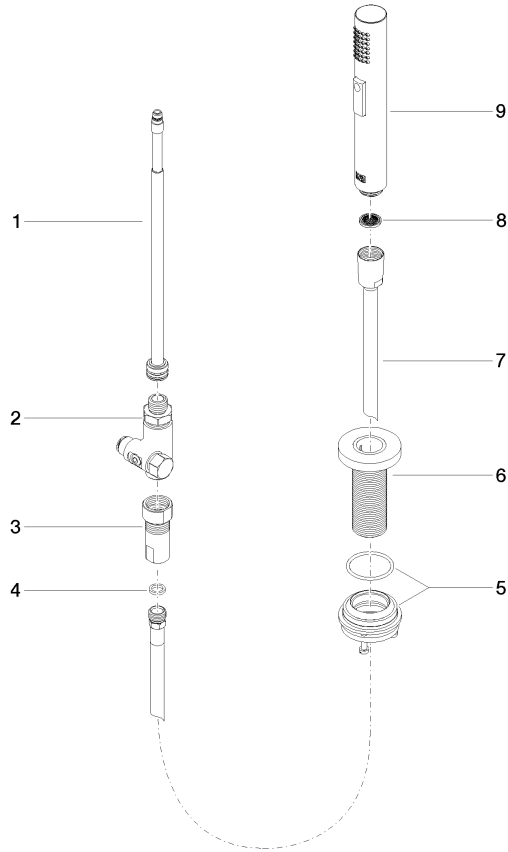

Rinsing spray set - Brushed Durabron (23kt Gold)

27 731 970

- with round rosette
- spray flow
- automatic spout/shower diverter
- height of mixer 191 mm
- hole diameter rinsing spray 32mm
- fabric braided hose 1500 mm
- sprayface with anti-scaling system
- lead-free

Rinsing spray set - Brushed Durabronz (23kt Gold)

27 731 970

mm [inches]

Flow rate chart

Codes & Standards

DIN 4109

EN 1717

ISO 3822

Ü-Zeichen

Rinsing spray set - Brushed Durabrass (23kt Gold)

27 731 970

Certificates

LGA_29

Belgaqua_24-005-2 LGA_38

Rinsing spray set - Brushed Durabronz (23kt Gold)

27 731 970

Product version from 2/1/2023

Parts for other finishes can be found here: [Chrome](#)

Rinsing spray set - Brushed Durabrass (23kt Gold)

27 731 970

Spare parts list

Product version from 2/1/2023

No.	Item Number	Name	Quantity used	Delivery time
	90 17 09 046 12 90	diverter	9	2