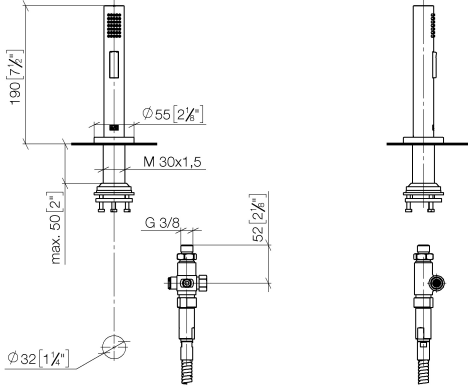

Rinsing spray set - Brushed Durabron (23kt Gold)

27 731 970

- with round rosette
- spray flow
- automatic spout/shower diverter
- height of mixer 191 mm
- hole diameter rinsing spray 32mm
- fabric braided hose 1500 mm
- sprayface with anti-scaling system
- lead-free

Can only be combined with 32815682, 33826861, 32815861, 33836888, 32816888, 20816892, 33836875, 32815875.

Intrinsic protection against back flow.

Residual water may emerge from the spray after closing.

Operating unit can be positioned freely.

Rinsing spray set - Brushed Durabronz (23kt Gold)

27 731 970

mm [inches]

Flow rate chart

Codes & Standards

DIN 4109

EN 1717

ISO 3822