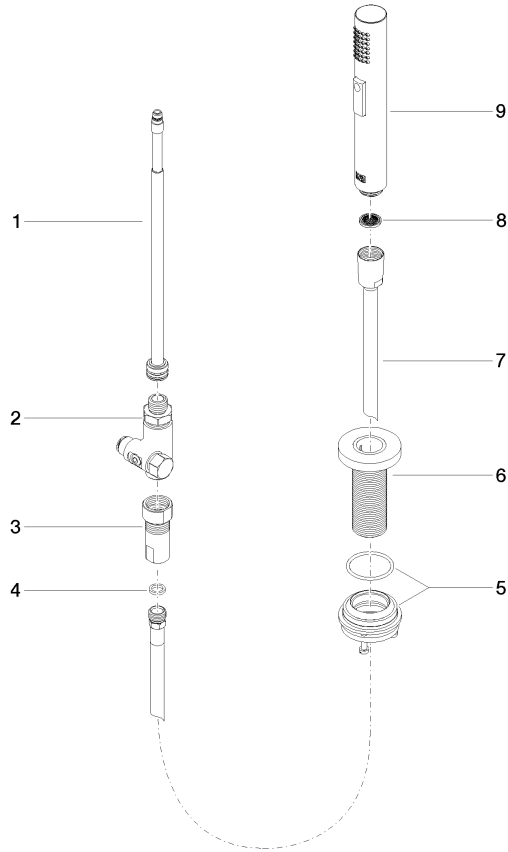

Rinsing spray set - Matte Black

27 731 970

- with round rosette
- spray flow
- automatic spout/shower diverter
- height of mixer 191 mm
- hole diameter rinsing spray 32mm
- fabric braided hose 1500 mm
- sprayface with anti-scaling system
- lead-free

Rinsing spray set - Matte Black

27 731 970

mm [inches]

Flow rate chart

Codes & Standards

DIN 4109

EN 1717

ISO 3822

Ü-Zeichen

Rinsing spray set - Matte Black

27 731 970

Certificates

LGA_29

Belgaqua_24-005-2 LGA_38

Rinsing spray set - Matte Black

27 731 970

Product version from 2/1/2023

Parts for other finishes can be found here: [Chrome](#)

Rinsing spray set - Matte Black

27 731 970

Spare parts list

Product version from 2/1/2023

No.	Item Number	Name	Quantity used	Delivery time
	90 17 09 046 12 90	diverter	9	2