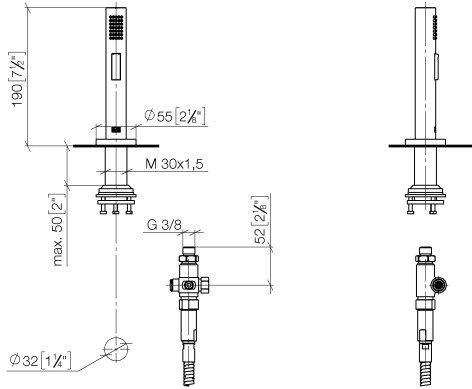

Rinsing spray set - Matte Black

27 731 970

- with round rosette
- spray flow
- automatic spout/shower diverter
- height of mixer 191 mm
- hole diameter rinsing spray 32mm
- fabric braided hose 1500 mm
- sprayface with anti-scaling system
- lead-free

Can only be combined with 32815682, 33826861, 32815861, 33836888, 32816888, 20816892, 33836875, 32815875.

Intrinsic protection against back flow.

Residual water may emerge from the spray after closing.

Operating unit can be positioned freely.

Rinsing spray set - Matte Black

27 731 970

mm [inches]

Flow rate chart

Codes & Standards

DIN 4109

EN 1717

ISO 3822