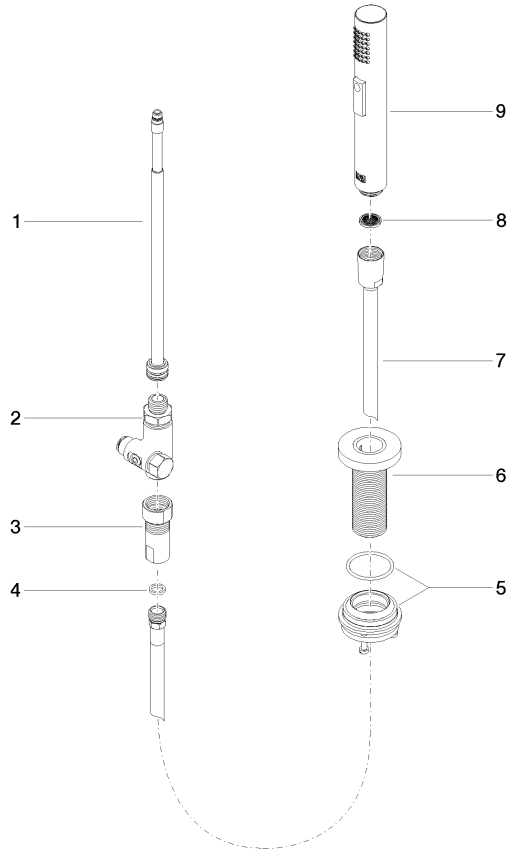

Rinsing spray set - Champagne (22kt Gold)

27 731 970

- with round rosette
- spray flow
- automatic spout/shower diverter
- height of mixer 191 mm
- hole diameter rinsing spray 32mm
- fabric braided hose 1500 mm
- sprayface with anti-scaling system
- lead-free

Rinsing spray set - Champagne (22kt Gold)

27 731 970

mm [inches]

Flow rate chart

Codes & Standards

DIN 4109

EN 1717

ISO 3822

Ü-Zeichen

Rinsing spray set - Champagne (22kt Gold)

27 731 970

Certificates

LGA_29

Belgaqua_24-005-2 LGA_38

Rinsing spray set - Champagne (22kt Gold)

27 731 970

Product version from 2/1/2023

Parts for other finishes can be found here: [Chrome](#)

Rinsing spray set - Champagne (22kt Gold)

27 731 970

Spare parts list

Product version from 2/1/2023

No.	Item Number	Name	Quantity used	Delivery time
	90 17 09 046 12 90	diverter	9	2