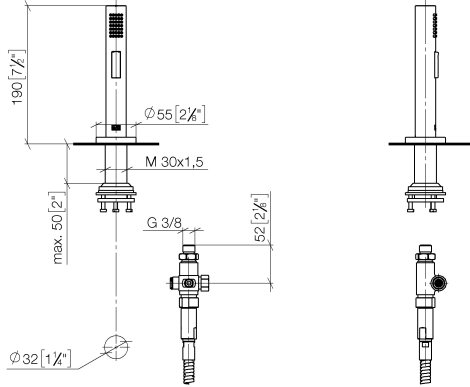

## Rinsing spray set - Brushed Chrome

27 731 970

- with round rosette
- spray flow
- automatic spout/shower diverter
- height of mixer 191 mm
- hole diameter rinsing spray 32mm
- fabric braided hose 1500 mm
- sprayface with anti-scaling system
- lead-free

Can only be combined with 32815682, 33826861, 32815861, 33836888, 32816888, 20816892, 33836875, 32815875.

Intrinsic protection against back flow.

Residual water may emerge from the spray after closing.

Operating unit can be positioned freely.

## Rinsing spray set - Brushed Chrome

27 731 970

mm [inches]

#### Product version from 2/1/2023

No.	Item Number	Name	Quantity used	Delivery time
	90 17 09 046 12 90	diverter	9	2