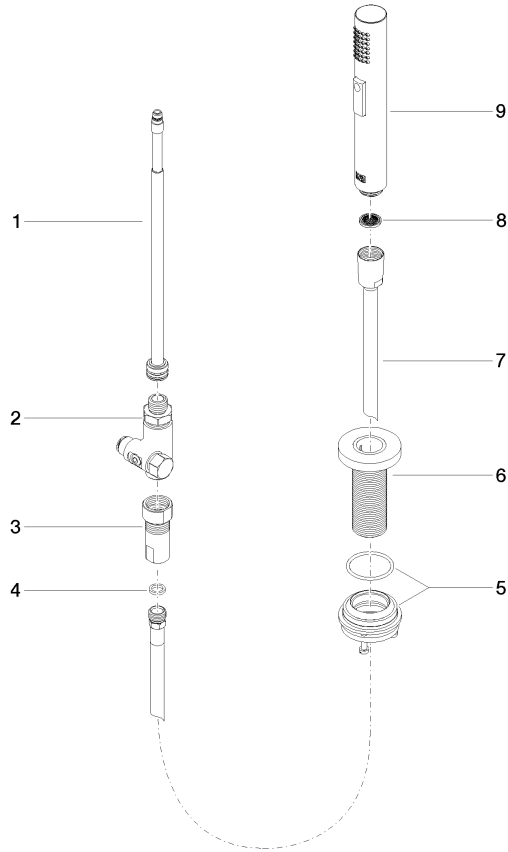

Rinsing spray set - Brushed Chrome

27 731 970

Product version from 2/1/2023

Parts for other
finishes can be found
here: [Chrome](#)