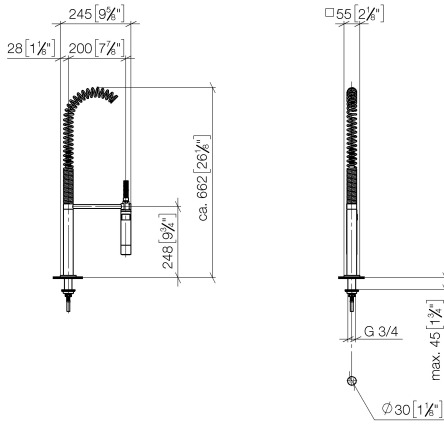

**Profi spray set - Chrome**

LOT

27 784 970

- spray flow
- automatic diverter for spout/Profi spray set
- height of mixer 665 mm
- individual rosette 55 x 55 mm
- profi spray hole diameter 30mm
- sprayface with anti-scaling system
- lead-free

Can only be combined with 32800680, 32843680.

Intrinsic protection against back flow.

	Chrome	27 784 970-00
	Brushed Platinum	27 784 970-06
	Platinum	27 784 970-08
	Dark Chrome	27 784 970-19
	Brushed Chrome	27 784 970-93
	Brushed Dark Platinum	27 784 970-99

27 784 970

mm [inches]  
M 1:10

**Flow rate chart**

**Codes & Standards**

EN 1717

### **Product version from 10/27/2020**

No.	Item Number	Name	Quantity used	Delivery time
	04 24 02 046 10 90	pipe	30	60