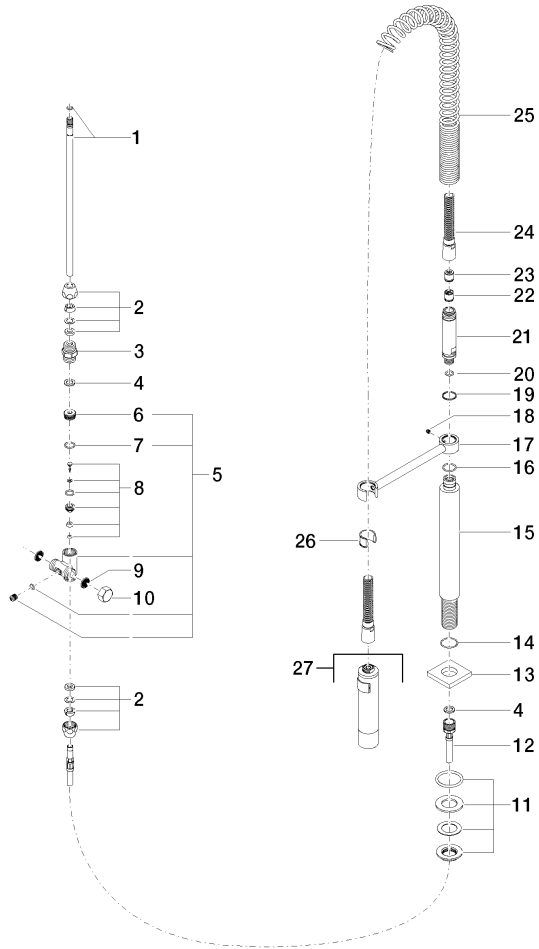

27 784 970

Product version up to 7/10/2018

Product version from 7/10/2018 to 9/18/2018

Product version from 9/18/2018 to 10/27/2020

Product version from 10/27/2020

Parts for other finishes can be found here: [Brushed](#) [Platinum](#)