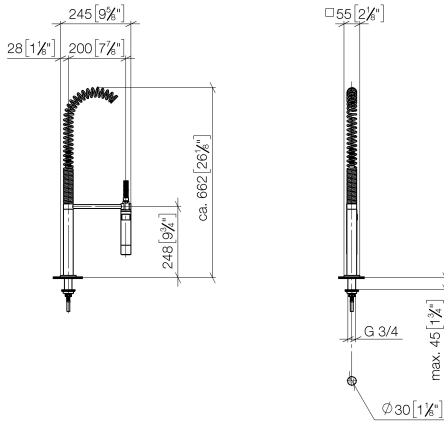

Profi spray set - Platinum

LOT

27 784 970

- spray flow
- automatic diverter for spout/Profi spray set
- height of mixer 665 mm
- individual rosette 55 x 55 mm
- profi spray hole diameter 30mm
- sprayface with anti-scaling system
- lead-free

Can only be combined with 32800680, 32843680.

Intrinsic protection against back flow.

	Platinum	27 784 970-08
	Chrome	27 784 970-00
	Brushed Platinum	27 784 970-06
	Dark Chrome	27 784 970-19
	Brushed Chrome	27 784 970-93
	Brushed Dark Platinum	27 784 970-99

27 784 970

mm [inches]
M 1:10

Flow rate chart

Codes & Standards

EN 1717

Profi spray set - Platinum

LOT

27 784 970

No.	Item Number	Name	Quantity used	Delivery time
	04 24 02 046 10 90	pipe	30	60