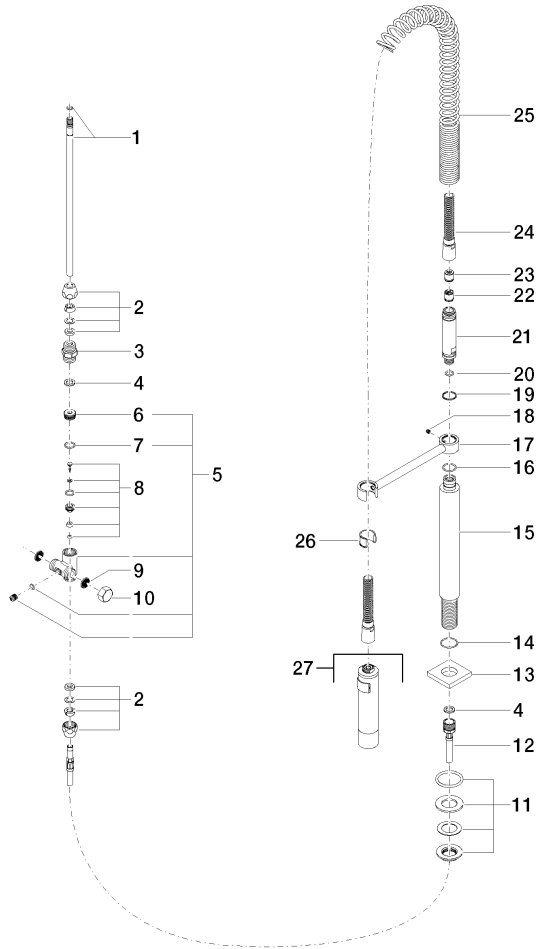

Profi spray set - Platinum

LOT

27 784 970

- spray flow
- automatic diverter for spout/Profi spray set
- height of mixer 665 mm
- individual rosette 55 x 55 mm
- profi spray hole diameter 30mm
- sprayface with anti-scaling system
- lead-free

27 784 970

mm [inches]
M 1:10

Flow rate chart

Codes & Standards

EN 1717

Profi spray set - Platinum

LOT

27 784 970

Certificates

Belgaqua_22_277_2

27 784 970

Product version up to 7/10/2018

Product version from 7/10/2018 to 9/18/2018

Product version from 9/18/2018 to 10/27/2020

Product version from 10/27/2020

Parts for other finishes can be found here: [Chrome](#)

No.	Item Number	Name	Quantity used	Delivery time
	04 24 02 046 10 90	pipe	30	60