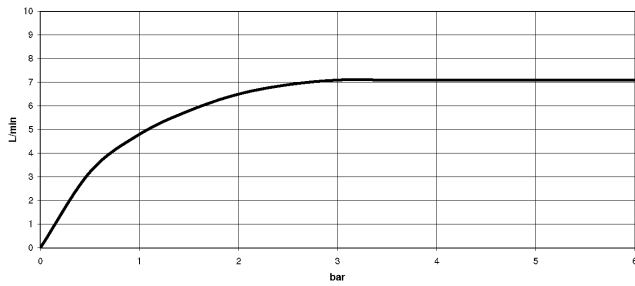

Can only be combined with 32800680, 32843680.

Intrinsic protection against back flow.

	Platinum	27 784 970-08
	Chrome	27 784 970-00
	Brushed Platinum	27 784 970-06
	Dark Chrome	27 784 970-19
	Brushed Chrome	27 784 970-93
	Brushed Dark Platinum	27 784 970-99

27 784 970

mm [inches]
M 1:10

Flow rate chart

Codes & Standards

EN 1717

Profi spray set - Platinum

LOT

27 784 970