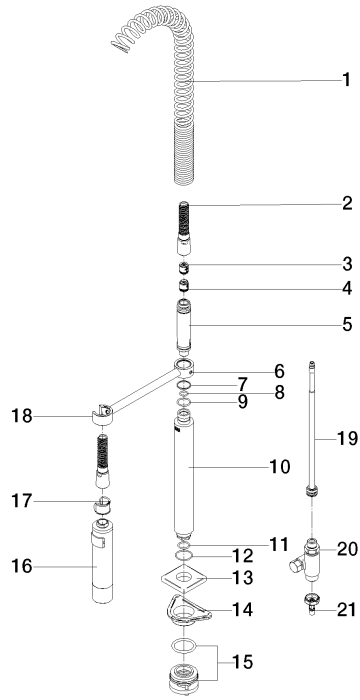

SERIES-VARIOUS Profi spray set - Brushed Platinum

27 785 970

- spray flow
- automatic diverter for spout/Profi spray set
- height of mixer mm
- individual rosette x mm
- profi spray hole diameter 30mm
- sprayface with anti-scaling system
- lead-free

Can only be combined with 33826680, 32815680.

Intrinsic protection against back flow.

	Brushed Platinum	27 785 970-06
	Chrome	27 785 970-00
	Platinum	27 785 970-08
	Dark Chrome	27 785 970-19
	Brushed Dark Platinum	27 785 970-99

SERIES-VARIOUS Profi spray set - Brushed Platinum

27 785 970

SERIES-VARIOUS Profi spray set - Brushed Platinum

27 785 970

Product version from 7/1/2023

Parts for other finishes can be found here: [Chrome](#)

SERIES-VARIOUS Profi spray set - Brushed Platinum

27 785 970

Spare parts list

Product version from 7/1/2023

No.	Item Number	Name	Quantity used	Delivery time
	09 16 02 034 90	spring	21	2