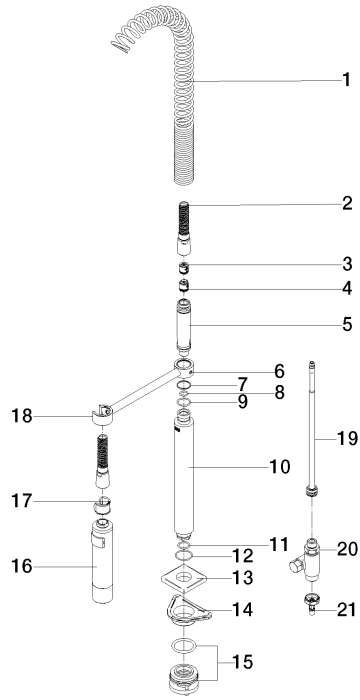

SERIES-VARIOUS Profi spray set - Dark Chrome

27 785 970

- spray flow
- automatic diverter for spout/Profi spray set
- height of mixer mm
- individual rosette x mm
- profi spray hole diameter 30mm
- sprayface with anti-scaling system
- lead-free

Can only be combined with 33826680, 32815680.

Intrinsic protection against back flow.

	Dark Chrome	27 785 970-19
	Chrome	27 785 970-00
	Brushed Platinum	27 785 970-06
	Platinum	27 785 970-08
	Brushed Dark Platinum	27 785 970-99

SERIES-VARIOUS Profi spray set - Dark Chrome

27 785 970

SERIES-VARIOUS Profi spray set - Dark Chrome

27 785 970

Product version from 7/1/2023

Parts for other finishes can be found here: [Chrome](#)

SERIES-VARIOUS Profi spray set - Dark Chrome

27 785 970

Spare parts list

Product version from 7/1/2023

No.	Item Number	Name	Quantity used	Delivery time
	09 16 02 034 90	spring	21	2