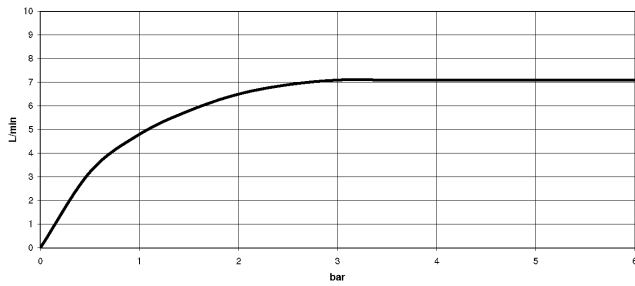

Can only be combined with 33826790, 32800790, 33826888, 32815888, 20815892, 33826875.

Intrinsic protection against back flow.

	Chrome	27 789 970-00
	Brushed Platinum	27 789 970-06
	Platinum	27 789 970-08
	Dark Chrome	27 789 970-19
	Brushed Chrome	27 789 970-93
	Brushed Dark Platinum	27 789 970-99

27 789 970

mm [inches]
M 1:10

Flow rate chart

Codes & Standards

DIN 4109

EN 1717

ISO 3822

Ü-Zeichen