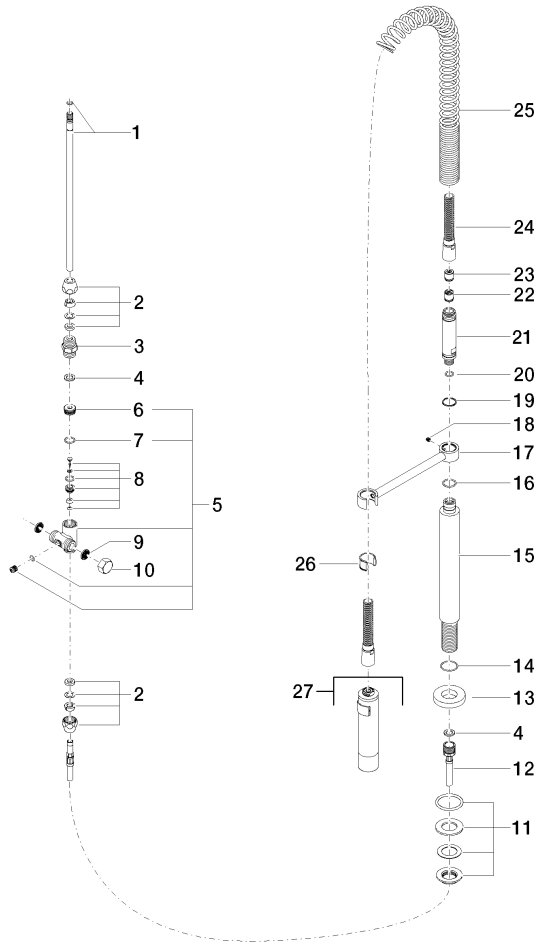

27 789 970

Product version up to 7/10/2018

Product version from 7/10/2018 to 9/18/2018

Product version from 9/18/2018 to 10/27/2020

Product version from 10/27/2020