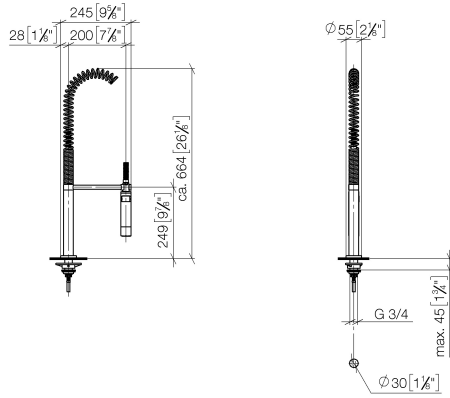

Profi spray set - Chrome

ELIO

27 789 970

Fits: ELIO, TARA, TARA ULTRA

- spray flow
- automatic diverter for spout/Profi spray set
- height of mixer 665 mm
- individual rosette diameter 55mm
- profi spray hole diameter 30mm
- sprayface with anti-scaling system
- lead-free

Can only be combined with 33826790, 32800790, 33826888, 32815888, 20815892, 33826875.

Intrinsic protection against back flow.

	Chrome	27 789 970-00
	Brushed Platinum	27 789 970-06
	Platinum	27 789 970-08
	Dark Chrome	27 789 970-19
	Brushed Chrome	27 789 970-93
	Brushed Dark Platinum	27 789 970-99

27 789 970

mm [inches]
M 1:10

Flow rate chart

Codes & Standards

DIN 4109

EN 1717

ISO 3822

Ü-Zeichen

Product version from 7/10/2018 to 9/18/2018

Product version from 9/18/2018 to 10/27/2020

Product version from 10/27/2020

No.	Item Number	Name	Quantity used	Delivery time
	04 24 02 046 01-07	pipe	30	10