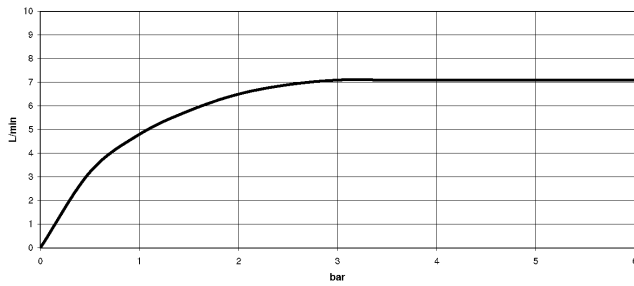

Can only be combined with 33826790, 32800790, 33826888, 32815888, 20815892, 33826875.

Intrinsic protection against back flow.

	Brushed Platinum	27 789 970-06
	Chrome	27 789 970-00
	Platinum	27 789 970-08
	Dark Chrome	27 789 970-19
	Brushed Chrome	27 789 970-93
	Brushed Dark Platinum	27 789 970-99

27 789 970

mm [inches]
M 1:10

Flow rate chart

Codes & Standards

DIN 4109

EN 1717

ISO 3822

Ü-Zeichen