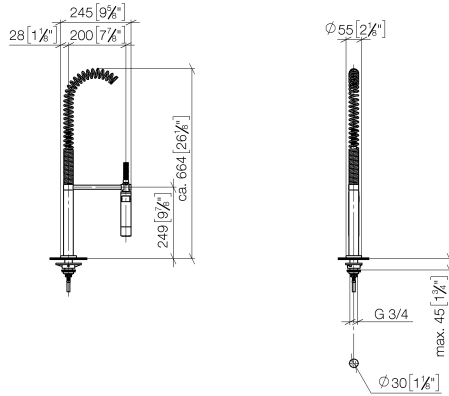

27 789 970

Fits: ELIO, TARA, TARA ULTRA

- spray flow
- automatic diverter for spout/Profi spray set
- height of mixer 665 mm
- individual rosette diameter 55mm
- profi spray hole diameter 30mm
- sprayface with anti-scaling system
- lead-free

Can only be combined with 33826790, 32800790, 33826888, 32815888, 20815892, 33826875.

Intrinsic protection against back flow.

	Brushed Platinum	27 789 970-06
	Chrome	27 789 970-00
	Platinum	27 789 970-08
	Dark Chrome	27 789 970-19
	Brushed Chrome	27 789 970-93
	Brushed Dark Platinum	27 789 970-99

27 789 970

mm [inches]
M 1:10

Flow rate chart

Codes & Standards

DIN 4109

EN 1717

ISO 3822

Ü-Zeichen

ELIO

27 789 970

Spare parts list

Product version up to 7/10/2018

Product version from 7/10/2018 to 9/18/2018

Product version from 9/18/2018 to 10/27/2020

Product version from 10/27/2020

No.	Item Number	Name	Quantity used	Delivery time
	04 24 02 046 01-07	pipe	30	10