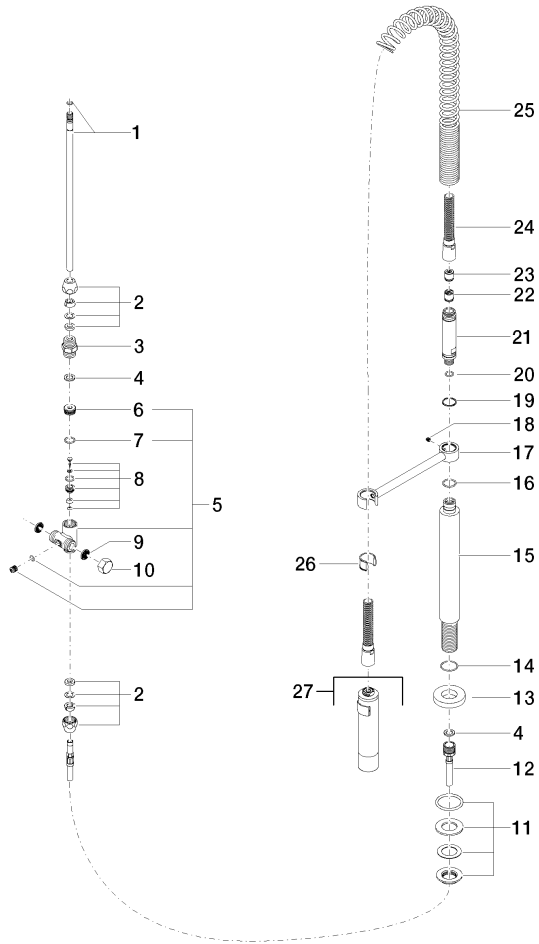

27 789 970

Product version up to 7/10/2018

Product version from 7/10/2018 to 9/18/2018

Product version from 9/18/2018 to 10/27/2020

Product version from 10/27/2020

Parts for other finishes can be found here: [Chrome](#)