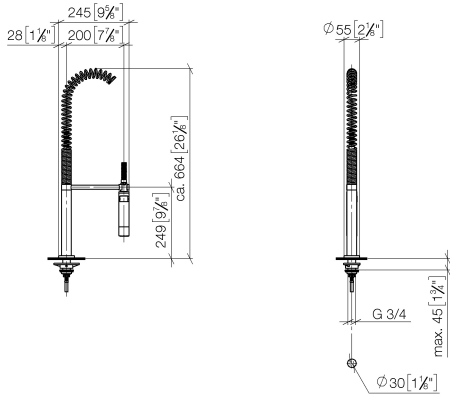

Profi spray set - Platinum

ELIO

27 789 970

Fits: ELIO, TARA, TARA ULTRA

- spray flow
- automatic diverter for spout/Profi spray set
- height of mixer 665 mm
- individual rosette diameter 55mm
- profi spray hole diameter 30mm
- sprayface with anti-scaling system
- lead-free

Can only be combined with 33826790, 32800790, 33826888, 32815888, 20815892, 33826875.

Intrinsic protection against back flow.

| | | |
|--|-----------------------|---------------|
|  | Platinum | 27 789 970-08 |
|  | Chrome | 27 789 970-00 |
|  | Brushed Platinum | 27 789 970-06 |
|  | Dark Chrome | 27 789 970-19 |
|  | Brushed Chrome | 27 789 970-93 |
|  | Brushed Dark Platinum | 27 789 970-99 |

27 789 970

mm [inches]
M 1:10

Flow rate chart

Codes & Standards

DIN 4109

EN 1717

ISO 3822

Ü-Zeichen