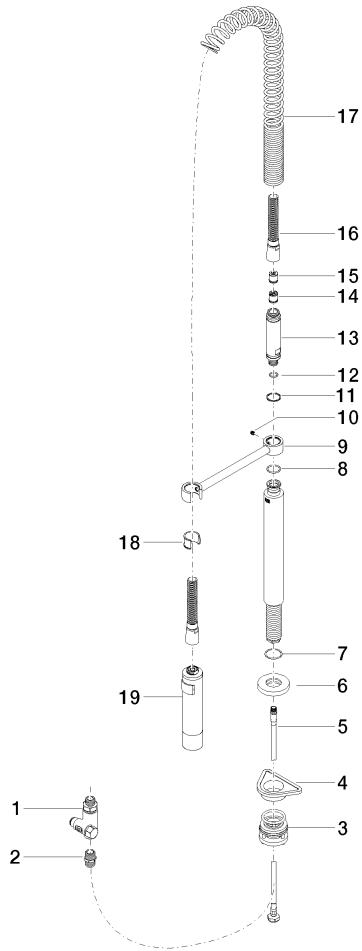

Profi spray set - Chrome

27 799 970

- spray flow
- automatic diverter for spout/Profi spray set
- height of mixer 665 mm
- individual rosette diameter 55mm
- profi spray hole diameter 30mm
- sprayface with anti-scaling system
- lead-free

Profi spray set - Chrome

27 799 970

mm [inches]
1:10

Flow rate chart

Codes & Standards

DIN 4109

EN 1717

ISO 3822

Ü-Zeichen

Profi spray set - Chrome

27 799 970

Certificates

LGA_38

Belgaqua_24-005-2

Profi spray set - Chrome

27 799 970

Parts for other finishes can be found here: [Brushed](#)
[Platinum](#)

Profi spray set - Chrome

27 799 970

Spare parts list

No.	Item Number	Name	Quantity used	Delivery time
	90 17 09 046 12 90	diverter	19	2