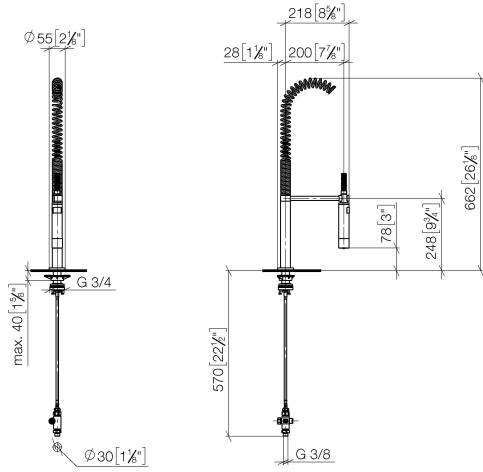

Profi spray set - Chrome

27 799 970

- spray flow
- automatic diverter for spout/Profi spray set
- height of mixer 665 mm
- individual rosette diameter 55mm
- profi spray hole diameter 30mm
- sprayface with anti-scaling system
- lead-free

Can only be combined with 32815682, 33826861, 32815861, 33836888, 32816888, 20816892, 33836875, 32815875.

Intrinsic protection against back flow.

Operating unit can be positioned freely.

	Chrome	27 799 970-00
	Brushed Platinum	27 799 970-06
	Platinum	27 799 970-08
	Dark Chrome	27 799 970-19
	Brushed Chrome	27 799 970-93
	Brushed Dark Platinum	27 799 970-99

Profi spray set - Chrome

27 799 970

mm [inches]
1:10

Flow rate chart

Codes & Standards

DIN 4109

EN 1717

ISO 3822

Ü-Zeichen

Profi spray set - Chrome

27 799 970

Certificates

LGA_38

Belgaqua_24-005-2

Profi spray set - Chrome

27 799 970