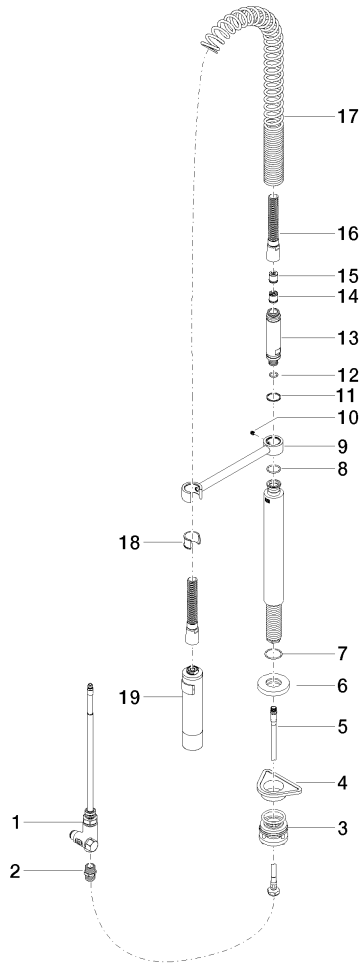

Profi spray set - Brushed Platinum

27 799 970

- spray flow
- automatic diverter for spout/Profi spray set
- height of mixer 665 mm
- individual rosette diameter 55mm
- profi spray hole diameter 30mm
- sprayface with anti-scaling system
- lead-free

Profi spray set - Brushed Platinum

27 799 970

mm [inches]
1:10

Flow rate chart

Codes & Standards

DIN 4109

EN 1717

ISO 3822

Ü-Zeichen

Profi spray set - Brushed Platinum

27 799 970

Certificates

LGA_38

Belgaqua_24-005-2

Profi spray set - Brushed Platinum

27 799 970

Parts for other finishes can be found here: [Chrome](#)

Profi spray set - Brushed Platinum

27 799 970

Spare parts list

No.	Item Number	Name	Quantity used	Delivery time
	90 17 09 046 12 90	diverter	19	2