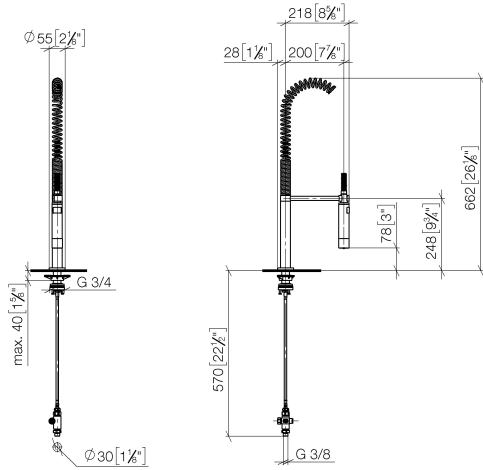

Profi spray set - Brushed Platinum

27 799 970

- spray flow
- automatic diverter for spout/Profi spray set
- height of mixer 665 mm
- individual rosette diameter 55mm
- profi spray hole diameter 30mm
- sprayface with anti-scaling system
- lead-free

Can only be combined with 32815682, 33826861, 32815861, 33836888, 32816888, 20816892, 33836875, 32815875.

Intrinsic protection against back flow.

Operating unit can be positioned freely.

	Brushed Platinum	27 799 970-06
	Chrome	27 799 970-00
	Platinum	27 799 970-08
	Dark Chrome	27 799 970-19
	Brushed Chrome	27 799 970-93
	Brushed Dark Platinum	27 799 970-99

Profi spray set - Brushed Platinum

27 799 970

mm [inches]
1:10

Flow rate chart

Codes & Standards

DIN 4109

EN 1717

ISO 3822

Parts for other finishes can be found here: [Chrome](#)

Profi spray set - Brushed Platinum

27 799 970

Spare parts list

No.	Item Number	Name	Quantity used	Delivery time
	90 17 09 046 12 90	diverter	19	2