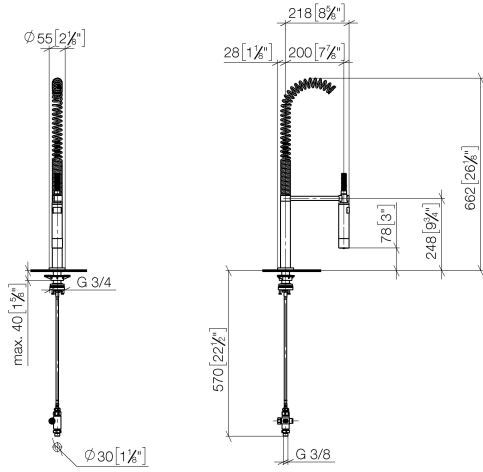

## Profi spray set - Dark Chrome

27 799 970

- spray flow
- automatic diverter for spout/Profi spray set
- height of mixer 665 mm
- individual rosette diameter 55mm
- profi spray hole diameter 30mm
- sprayface with anti-scaling system
- lead-free

Can only be combined with 32815682, 33826861, 32815861, 33836888, 32816888, 20816892, 33836875, 32815875.

Intrinsic protection against back flow.

Operating unit can be positioned freely.

	Dark Chrome	27 799 970-19
	Chrome	27 799 970-00
	Brushed Platinum	27 799 970-06
	Platinum	27 799 970-08
	Brushed Chrome	27 799 970-93
	Brushed Dark Platinum	27 799 970-99

**Profi spray set - Dark Chrome**

27 799 970

mm [inches]  
1:10

**Flow rate chart**

**Codes & Standards**

DIN 4109

EN 1717

ISO 3822