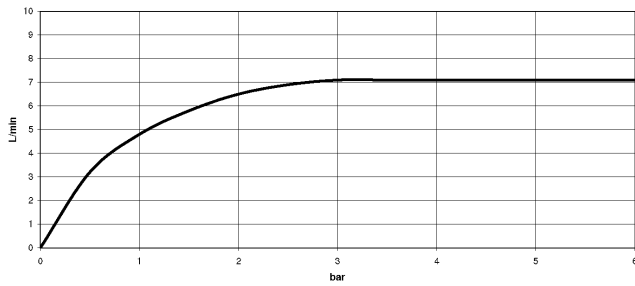

Can only be combined with 32815682, 33826861, 32815861, 33836888, 32816888, 20816892, 33836875, 32815875.

Intrinsic protection against back flow.

Operating unit can be positioned freely.

	Dark Chrome	27 799 970-19
	Chrome	27 799 970-00
	Brushed Platinum	27 799 970-06
	Platinum	27 799 970-08
	Brushed Chrome	27 799 970-93
	Brushed Dark Platinum	27 799 970-99

**Profi spray set - Dark Chrome**

27 799 970

mm [inches]  
1:10

**Flow rate chart**

**Codes & Standards**

DIN 4109

EN 1717

ISO 3822