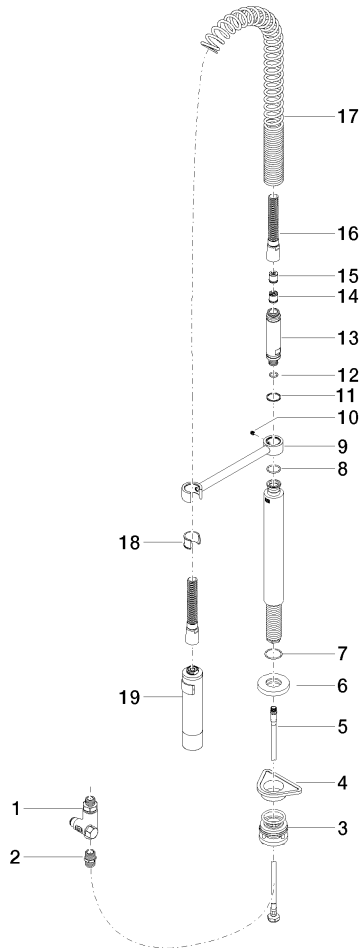

## Profi spray set - Dark Chrome

27 799 970

- spray flow
- automatic diverter for spout/Profi spray set
- height of mixer 665 mm
- individual rosette diameter 55mm
- profi spray hole diameter 30mm
- sprayface with anti-scaling system
- lead-free

**Profi spray set - Dark Chrome**

27 799 970

mm [inches]  
1:10

**Flow rate chart**

**Codes & Standards**

DIN 4109

EN 1717

ISO 3822

# Profi spray set - Dark Chrome

27 799 970

Parts for other finishes can be found here: [Chrome](#)

### **Spare parts list**