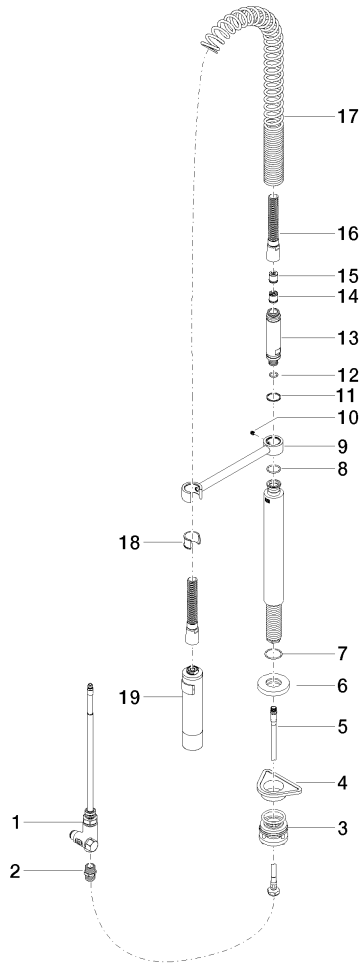

Profi spray set - Brushed Chrome

27 799 970

- spray flow
- automatic diverter for spout/Profi spray set
- height of mixer 665 mm
- individual rosette diameter 55mm
- profi spray hole diameter 30mm
- sprayface with anti-scaling system
- lead-free

Profi spray set - Brushed Chrome

27 799 970

mm [inches]
1:10

Flow rate chart

Codes & Standards

DIN 4109

EN 1717

ISO 3822

Ü-Zeichen

Profi spray set - Brushed Chrome

27 799 970

Certificates

LGA_38

Belgaqua_24-005-2

Profi spray set - Brushed Chrome

27 799 970

Parts for other finishes can be found here: [Chrome](#)

Profi spray set - Brushed Chrome

27 799 970

Spare parts list

No.	Item Number	Name	Quantity used	Delivery time
	90 17 09 046 12 90	diverter	19	2