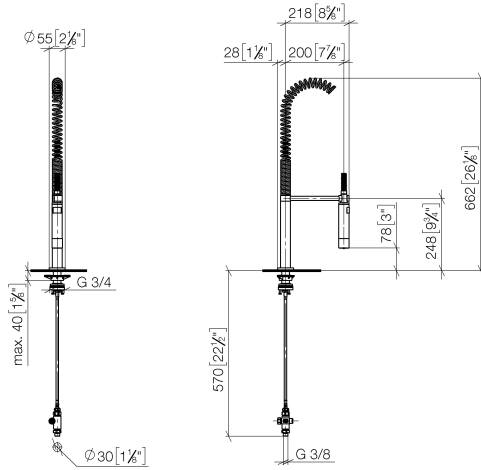

Profi spray set - Brushed Chrome

27 799 970

- spray flow
- automatic diverter for spout/Profi spray set
- height of mixer 665 mm
- individual rosette diameter 55mm
- profi spray hole diameter 30mm
- sprayface with anti-scaling system
- lead-free

Can only be combined with 32815682, 33826861, 32815861, 33836888, 32816888, 20816892, 33836875, 32815875.

Intrinsic protection against back flow.

Operating unit can be positioned freely.

	Brushed Chrome	27 799 970-93
	Chrome	27 799 970-00
	Brushed Platinum	27 799 970-06
	Platinum	27 799 970-08
	Dark Chrome	27 799 970-19
	Brushed Dark Platinum	27 799 970-99

Profi spray set - Brushed Chrome

27 799 970

mm [inches]
1:10

Flow rate chart

Codes & Standards

DIN 4109

EN 1717

ISO 3822

Ü-Zeichen

Profi spray set - Brushed Chrome

27 799 970

Certificates

LGA_38

Belgaqua_24-005-2

Profi spray set - Brushed Chrome

27 799 970