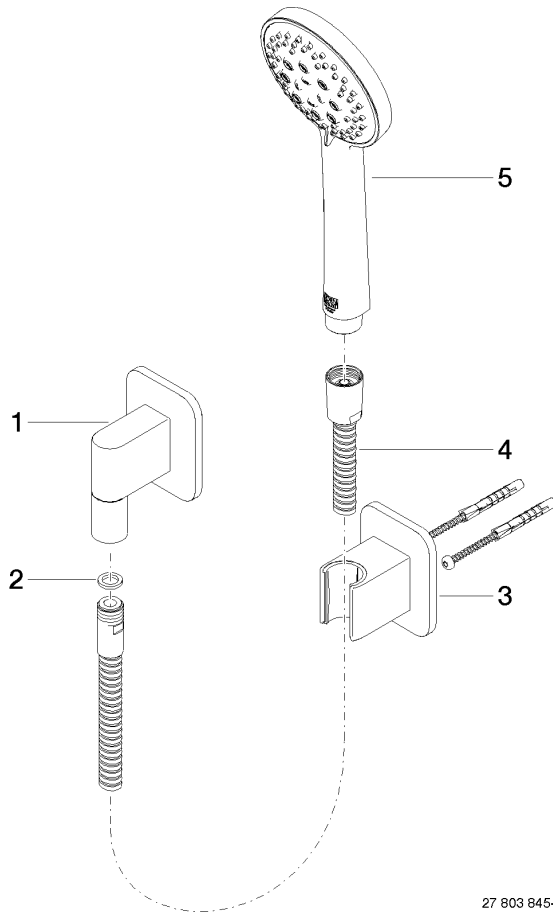

27 803 845

Product version from 3/9/2016 to 6/3/2020

Product version from 6/3/2020

27 803 845-FF