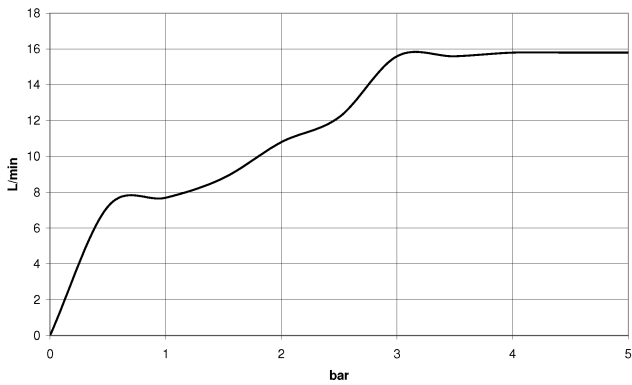

**LISSÉ Hand shower set with individual rosettes - Chrome**

LISSÉ

27 803 845

- COMPACT RAIN, max. flow rate 15 l/min (at 3 bar)
- three settings: normal flow, soft flow, massage flow
- with anti-scale system
- 3/8" shower outlet
- rosette for wall elbow 60 x 78mm
- rosette for shower holder 60 x 78mm
- metal shower hose 1250mm with integrated anti-twist protection
- 1/2" wall elbow
- WRAS 2304001

**Recommended miscellaneous**

**Concealed wall elbow -**

35 085 970 90

- max. recess depth 163 mm
- min. recess depth 90 mm

27 803 845

mm [inches]

**Flow rate chart**

**Codes & Standards**