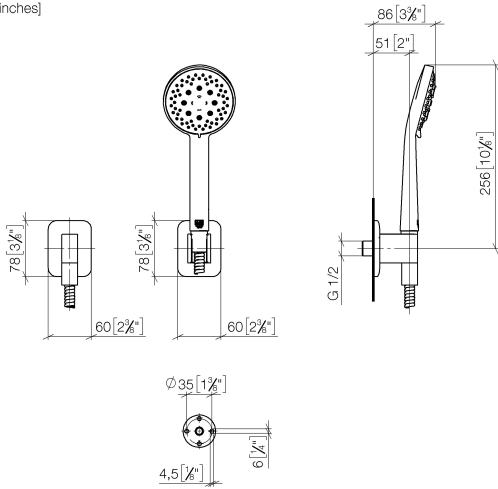

**LISSÉ Hand shower set with individual rosettes - Chrome**

LISSÉ

27 803 845

- COMPACT RAIN, max. flow rate 15 l/min (at 3 bar)
- three settings: normal flow, soft flow, massage flow
- with anti-scale system
- 3/8" shower outlet
- rosette for wall elbow 60 x 78mm
- rosette for shower holder 60 x 78mm
- metal shower hose 1250mm with integrated anti-twist protection
- 1/2" wall elbow
- WRAS 2304001

**Recommended miscellaneous**

**Concealed wall elbow -**

35 085 970 90

- max. recess depth 163 mm
- min. recess depth 90 mm

27 803 845

mm [inches]

**Flow rate chart**

**Codes & Standards**