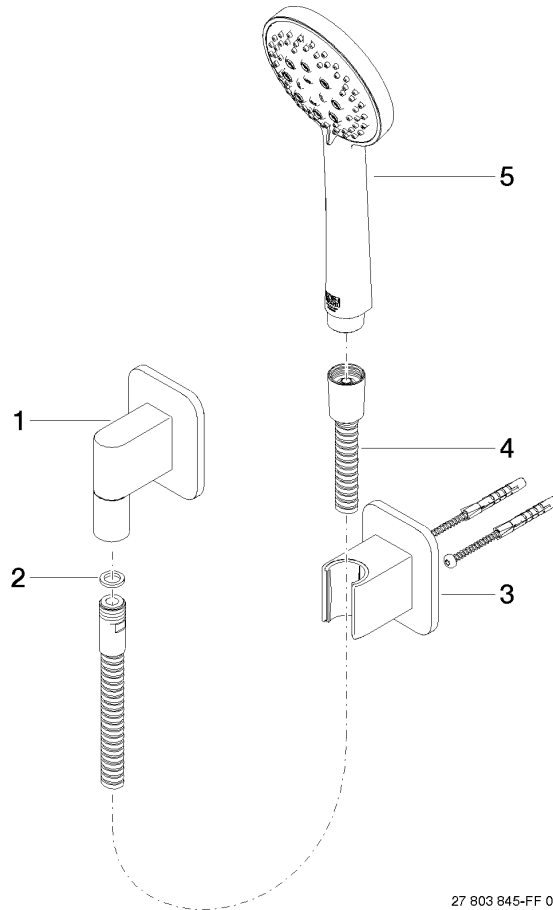

27 803 845

Product version from 4/1/2024

27 803 845-FF 00 10