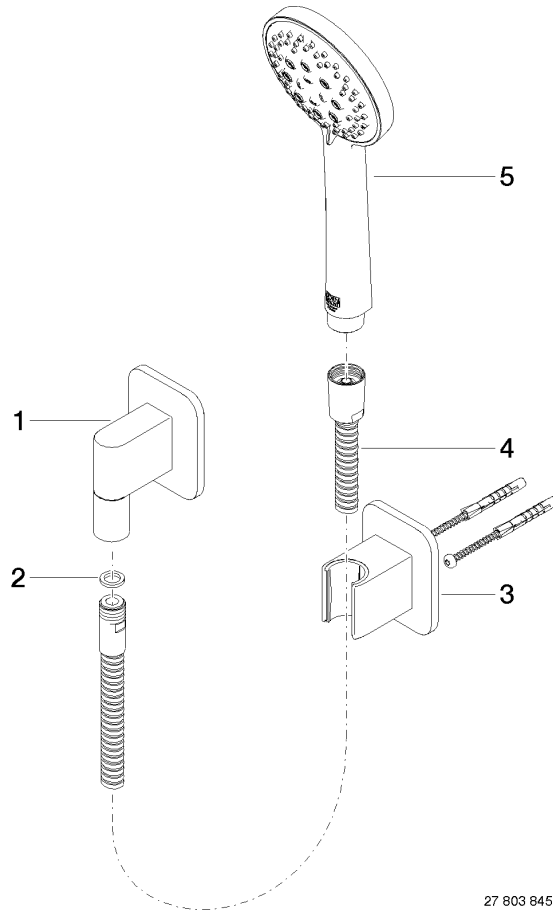

27 803 845

Product version from 6/3/2020

27 803 845-FF