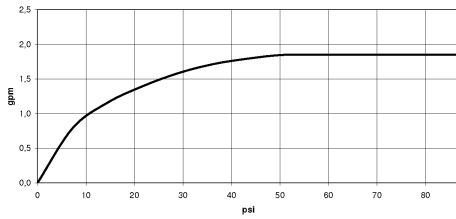

27 803 845

- COMPACT RAIN, max. flow rate 6.8 l/min (at 3 bar)
- three settings: normal flow, soft flow, massage flow
- with anti-scale system
- 3/8" shower outlet
- rosette for wall elbow 60 x 78mm
- rosette for shower holder 60 x 78mm
- metal shower hose 1250mm with integrated anti-twist protection
- 1/2" wall elbow
- This product can help a building meet the requirements of Green Building Rating Systems, e.g. LEED®, BREEAM®, DGNB

Intrinsic protection against back flow.

	Dark Chrome	27 803 845-19 0010
	Chrome	27 803 845-00
	Chrome	27 803 845-00 0010
	Brushed Platinum	27 803 845-06
	Brushed Platinum	27 803 845-06 0010
	Dark Chrome	27 803 845-19
	Brushed Light Gold	27 803 845-27 0010
	Brushed Light Gold	27 803 845-27
	Matte Black	27 803 845-33 0010
	Matte Black	27 803 845-33
	Brushed Chrome	27 803 845-93
	Brushed Chrome	27 803 845-93 0010
	Brushed Dark Platinum	27 803 845-99
	Brushed Dark Platinum	27 803 845-99 0010

27 803 845

mm [inches]

**Flow rate chart**

**Codes & Standards**

DIN 4109

ISO 3822

Ü-Zeichen