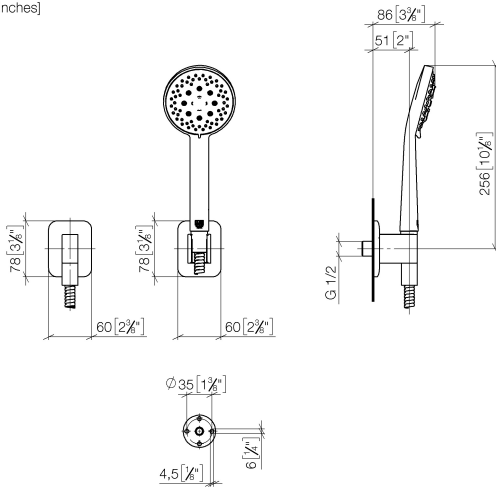

27 803 845

- COMPACT RAIN, max. flow rate 6.8 l/min (at 3 bar)
- three settings: normal flow, soft flow, massage flow
- with anti-scale system
- 3/8" shower outlet
- rosette for wall elbow 60 x 78mm
- rosette for shower holder 60 x 78mm
- metal shower hose 1250mm with integrated anti-twist protection
- 1/2" wall elbow
- This product can help a building meet the requirements of Green Building Rating Systems, e.g. LEED®, BREEAM®, DGNB

Intrinsic protection against back flow.

	Dark Chrome	27 803 845-19 0010
	Chrome	27 803 845-00
	Chrome	27 803 845-00 0010
	Brushed Platinum	27 803 845-06
	Brushed Platinum	27 803 845-06 0010
	Dark Chrome	27 803 845-19
	Brushed Light Gold	27 803 845-27 0010
	Brushed Light Gold	27 803 845-27
	Matte Black	27 803 845-33 0010
	Matte Black	27 803 845-33
	Brushed Chrome	27 803 845-93
	Brushed Chrome	27 803 845-93 0010
	Brushed Dark Platinum	27 803 845-99
	Brushed Dark Platinum	27 803 845-99 0010

27 803 845

mm [inches]

**Flow rate chart**

**Codes & Standards**

DIN 4109

ISO 3822

Ü-Zeichen

### Product version from 4/1/2024

No.	Item Number	Name	Quantity used	Delivery time
	28 450 845-19	LISSÉ Wall elbow - Dark Chrome	5	20