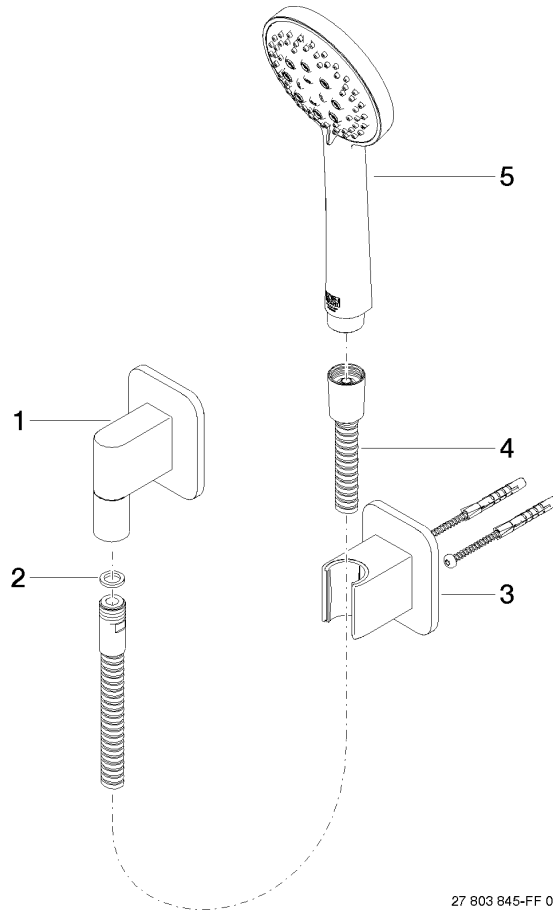

27 803 845

Product version from 4/1/2024

Parts for other finishes can be found here: Chrome

27 803 845-FF 00 10