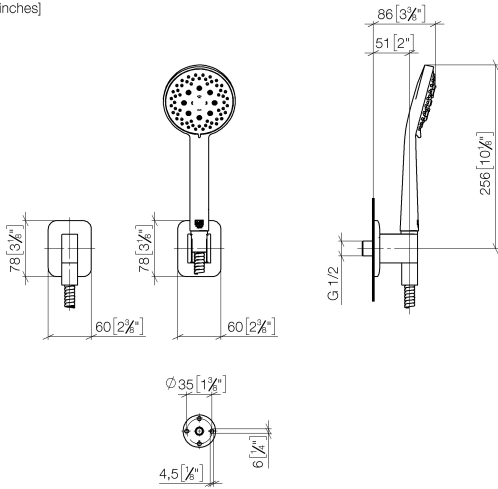

27 803 845

- COMPACT RAIN, max. flow rate 15 l/min (at 3 bar)
- three settings: normal flow, soft flow, massage flow
- with anti-scale system
- 3/8" shower outlet
- rosette for wall elbow 60 x 78mm
- rosette for shower holder 60 x 78mm
- metal shower hose 1250mm with integrated anti-twist protection
- 1/2" wall elbow
- WRAS 2304001

**Recommended miscellaneous**

**Concealed wall elbow -**

35 085 970 90

- min. recess depth 90 mm
- max. recess depth 163 mm

27 803 845

mm [inches]

**Flow rate chart**

**Codes & Standards**

DIN 4109

ISO 3822

Scottish Water  
Byelaws

UK Water Supply  
Regulations

**Ü-Zeichen**