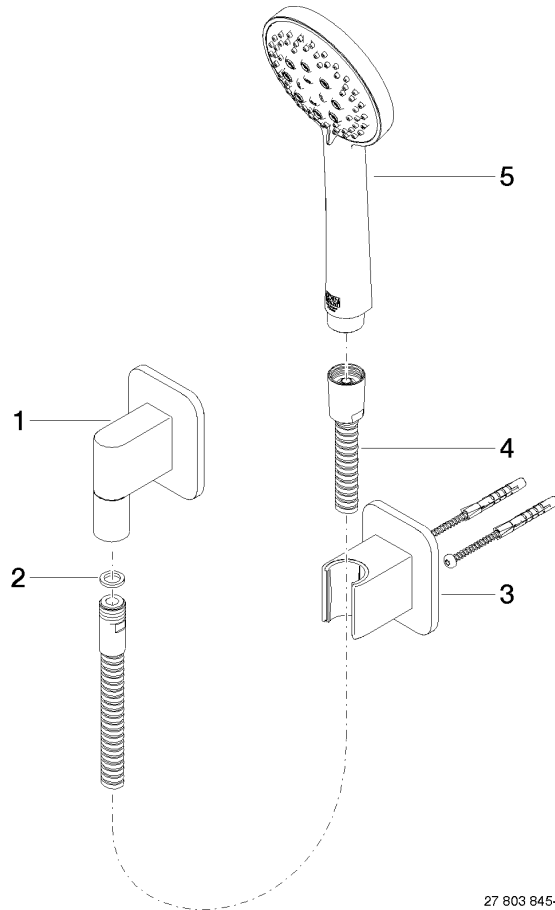

27 803 845

Product version from 6/3/2020

27 803 845-FF