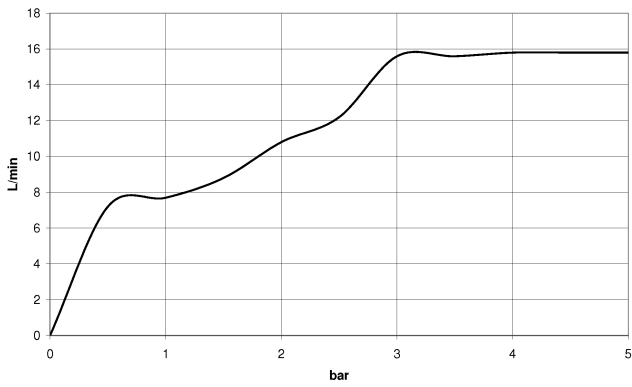

27 803 845

- COMPACT RAIN, max. flow rate 15 l/min (at 3 bar)
- three settings: normal flow, soft flow, massage flow
- with anti-scale system
- 3/8" shower outlet
- rosette for wall elbow 60 x 78mm
- rosette for shower holder 60 x 78mm
- metal shower hose 1250mm with integrated anti-twist protection
- 1/2" wall elbow
- WRAS 2304001

**Recommended miscellaneous**

**Concealed wall elbow -**

35 085 970 90

- min. recess depth 90 mm
- max. recess depth 163 mm

27 803 845

mm [inches]

**Flow rate chart**

**Codes & Standards**