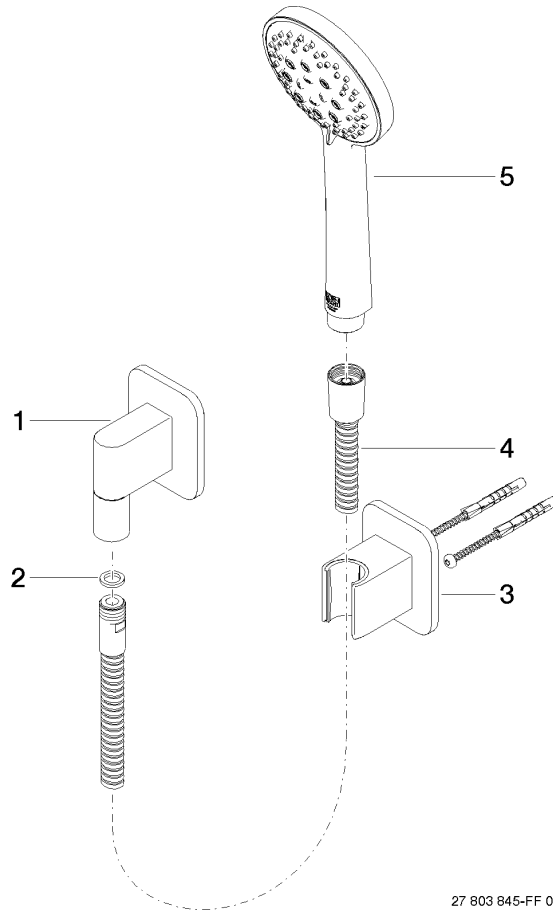

LISSÉ Hand shower set with individual rosettes FlowReduce - Brushed Light Gold

LISSÉ

27 803 845

- COMPACT RAIN, max. flow rate 6.8 l/min (at 3 bar)
- three settings: normal flow, soft flow, massage flow
- with anti-scale system
- 3/8" shower outlet
- rosette for wall elbow 60 x 78mm
- rosette for shower holder 60 x 78mm
- metal shower hose 1250mm with integrated anti-twist protection
- 1/2" wall elbow
- This product can help a building meet the requirements of Green Building Rating Systems, e.g. LEED®, BREEAM®, DGNB

Recommended miscellaneous

Concealed wall elbow -

35 085 970 90

- min. recess depth 90 mm
- max. recess depth 163 mm

LISSÉ Hand shower set with individual rosettes FlowReduce - Brushed Light Gold

LISSÉ

27 803 845
mm [inches]

Flow rate chart

Codes & Standards

DIN 4109

ISO 3822

Ü-Zeichen

LISSÉ Hand shower set with individual rosettes FlowReduce - Brushed Light
Gold

LISSÉ

27 803 845
Certificates

LGA_29

27 803 845

Product version from 4/1/2024

27 803 845-FF 00 10

LISSÉ Hand shower set with individual rosettes FlowReduce - Brushed Light Gold

LISSÉ

27 803 845

Spare parts list