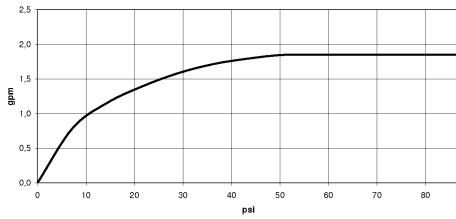

Codes & Standards

DIN 4109

ISO 3822

Ü-Zeichen