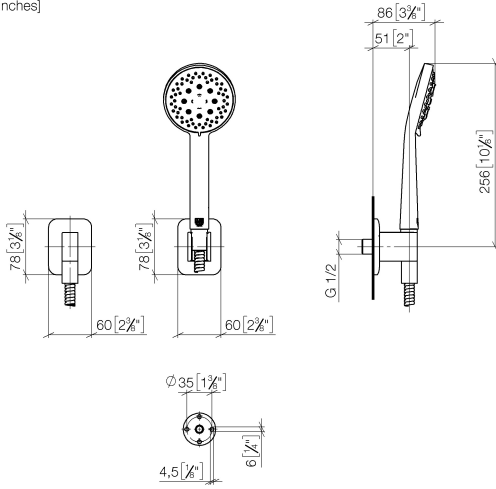

LISSÉ Hand shower set with individual rosettes FlowReduce - Brushed Light Gold

LISSÉ

27 803 845

- COMPACT RAIN, max. flow rate 6.8 l/min (at 3 bar)
- three settings: normal flow, soft flow, massage flow
- with anti-scale system
- 3/8" shower outlet
- rosette for wall elbow 60 x 78mm
- rosette for shower holder 60 x 78mm
- metal shower hose 1250mm with integrated anti-twist protection
- 1/2" wall elbow
- This product can help a building meet the requirements of Green Building Rating Systems, e.g. LEED®, BREEAM®, DGNB

Recommended miscellaneous

Concealed wall elbow -

35 085 970 90

- min. recess depth 90 mm
- max. recess depth 163 mm

LISSÉ Hand shower set with individual rosettes FlowReduce - Brushed Light Gold

LISSÉ

27 803 845
mm [inches]

Flow rate chart

Codes & Standards

DIN 4109

ISO 3822

Ü-Zeichen

LISSÉ Hand shower set with individual rosettes FlowReduce - Brushed Light
Gold

LISSÉ

27 803 845
Certificates

LGA_29

27 803 845

Product version from 4/1/2024

27 803 845-FF 00 10

LISSÉ Hand shower set with individual rosettes FlowReduce - Brushed Light Gold

LISSÉ

27 803 845

Spare parts list