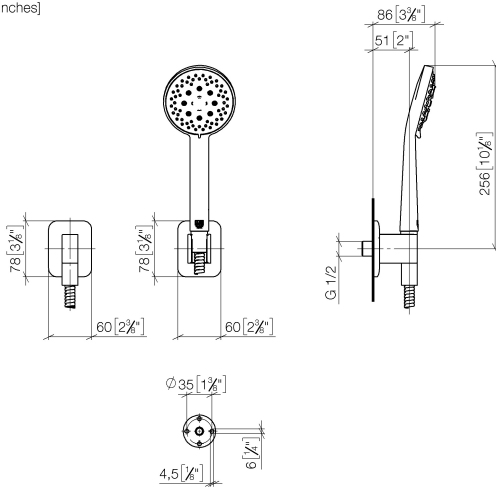

27 803 845

- COMPACT RAIN, max. flow rate 6.8 l/min (at 3 bar)
- three settings: normal flow, soft flow, massage flow
- with anti-scale system
- 3/8" shower outlet
- rosette for wall elbow 60 x 78mm
- rosette for shower holder 60 x 78mm
- metal shower hose 1250mm with integrated anti-twist protection
- 1/2" wall elbow
- This product can help a building meet the requirements of Green Building Rating Systems, e.g. LEED®, BREEAM®, DGNB

27 803 845

mm [inches]

Flow rate chart

Codes & Standards

ASME A112.18.1

cUPC

DIN 4109

ISO 3822

Product version from 4/1/2024

Parts for other finishes can be found here: Chrome

27 803 845-FF 00 10

LISSÉ Hand shower set with individual rosettes FlowReduce - Brushed Chrome

LISSÉ

27 803 845

Spare parts list

Product version from 4/1/2024

No.	Item Number	Name	Quantity used	Delivery time
	28 450 845-93	LISSÉ Wall elbow - Brushed Chrome	5	10