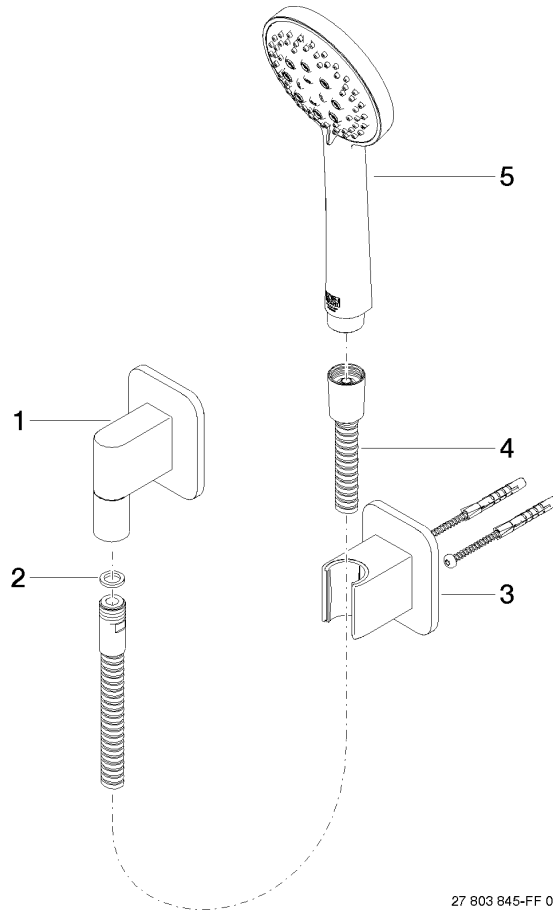

27 803 845

- COMPACT RAIN, max. flow rate 6.8 l/min (at 3 bar)
- three settings: normal flow, soft flow, massage flow
- with anti-scale system
- 3/8" shower outlet
- rosette for wall elbow 60 x 78mm
- rosette for shower holder 60 x 78mm
- metal shower hose 1250mm with integrated anti-twist protection
- 1/2" wall elbow
- This product can help a building meet the requirements of Green Building Rating Systems, e.g. LEED®, BREEAM®, DGNB

Ü-Zeichen

LISSÉ Hand shower set with individual rosettes FlowReduce - Brushed Chrome

LISSÉ

27 803 845

Certificates

IAPMO_4976

LGA_29

27 803 845

Product version from 4/1/2024

Parts for other finishes can be found here: Chrome

27 803 845-FF 00 10

LISSÉ Hand shower set with individual rosettes FlowReduce - Brushed Chrome

LISSÉ

27 803 845

Spare parts list

Product version from 4/1/2024

No.	Item Number	Name	Quantity used	Delivery time
	28 450 845-93	LISSÉ Wall elbow - Brushed Chrome	5	10