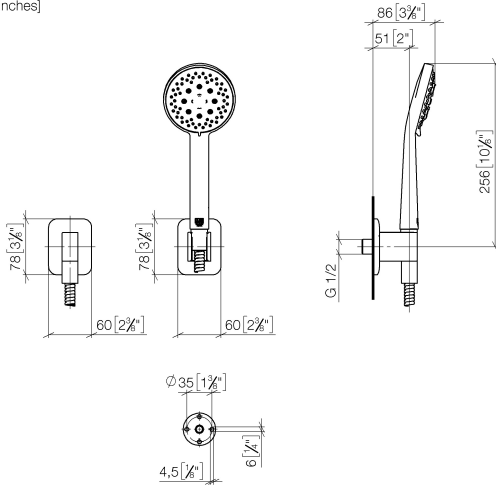

LISSÉ Hand shower set with individual rosettes FlowReduce - Brushed Dark Platinum

LISSÉ

27 803 845

- COMPACT RAIN, max. flow rate 6.8 l/min (at 3 bar)
- three settings: normal flow, soft flow, massage flow
- with anti-scale system
- 3/8" shower outlet
- rosette for wall elbow 60 x 78mm
- rosette for shower holder 60 x 78mm
- metal shower hose 1250mm with integrated anti-twist protection
- 1/2" wall elbow
- This product can help a building meet the requirements of Green Building Rating Systems, e.g. LEED®, BREEAM®, DGNB

Recommended miscellaneous

Concealed wall elbow -

35 085 970 90

- min. recess depth 90 mm
- max. recess depth 163 mm

LISSÉ Hand shower set with individual rosettes FlowReduce - Brushed Dark Platinum

LISSÉ

27 803 845
mm [inches]

Flow rate chart

Codes & Standards

DIN 4109

ISO 3822

Ü-Zeichen

LISSÉ Hand shower set with individual rosettes FlowReduce - Brushed Dark
Platinum

LISSÉ

27 803 845
Certificates

LGA_29

27 803 845

Product version from 4/1/2024

27 803 845-FF 00 10

LISSÉ Hand shower set with individual rosettes FlowReduce - Brushed Dark Platinum

LISSÉ

27 803 845

Spare parts list