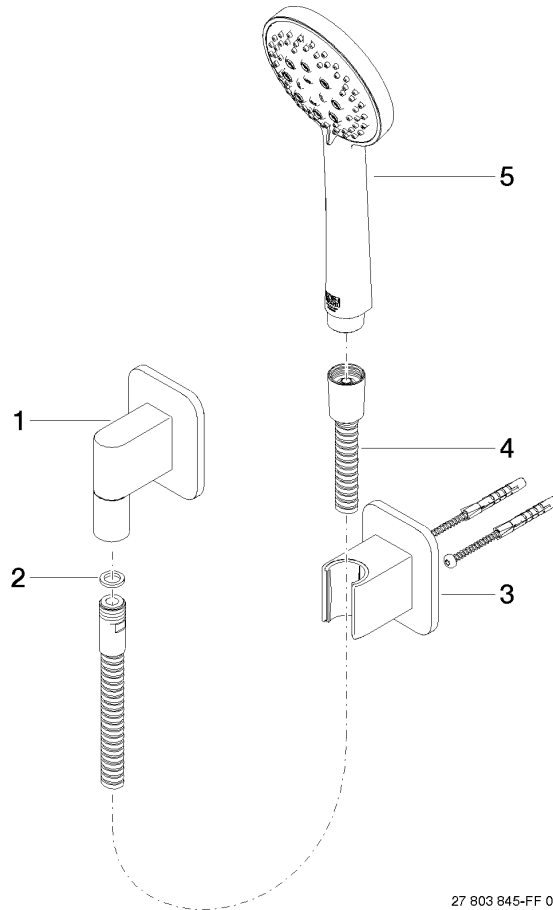

LISSÉ Hand shower set with individual rosettes FlowReduce - Brushed Dark Platinum

LISSÉ

27 803 845

- COMPACT RAIN, max. flow rate 6.8 l/min (at 3 bar)
- three settings: normal flow, soft flow, massage flow
- with anti-scale system
- 3/8" shower outlet
- rosette for wall elbow 60 x 78mm
- rosette for shower holder 60 x 78mm
- metal shower hose 1250mm with integrated anti-twist protection
- 1/2" wall elbow
- This product can help a building meet the requirements of Green Building Rating Systems, e.g. LEED®, BREEAM®, DGNB

Recommended miscellaneous

Concealed wall elbow -

35 085 970 90

- min. recess depth 90 mm
- max. recess depth 163 mm

LISSÉ Hand shower set with individual rosettes FlowReduce - Brushed Dark Platinum

LISSÉ

27 803 845
mm [inches]

Flow rate chart

Codes & Standards

DIN 4109

ISO 3822

Ü-Zeichen

LISSÉ Hand shower set with individual rosettes FlowReduce - Brushed Dark
Platinum

LISSÉ

27 803 845
Certificates

LGA_29

27 803 845

Product version from 4/1/2024

27 803 845-FF 00 10

LISSÉ Hand shower set with individual rosettes FlowReduce - Brushed Dark Platinum

LISSÉ

27 803 845

Spare parts list