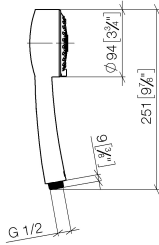

MADISON Hand shower - Durabronss (23kt Gold)

28 002 978

- Three settings: COMPACT RAIN, COMPACT SOFT FLOW, COMPACT AQUAPRESSURE FLOW, max. flow rate 9 l/min (at 3 bar)
- with anti-scale system
- spray head Ø 95mm
- 1/2" connection

Intrinsic protection against back flow.

	Durabronss (23kt Gold)	28 002 978-09
	Chrome	28 002 978-00
	Chrome	28 002 978-00 0010
	Brushed Platinum	28 002 978-06
	Brushed Platinum	28 002 978-06 0010
	Platinum	28 002 978-08
	Platinum	28 002 978-08 0010
	Durabronss (23kt Gold)	28 002 978-09 0010
	Brushed Durabronss (23kt Gold)	28 002 978-28
	Brushed Durabronss (23kt Gold)	28 002 978-28 0010
	Brushed Chrome	28 002 978-93
	Brushed Chrome	28 002 978-93 0010
	Brushed Dark Platinum	28 002 978-99
	Brushed Dark Platinum	28 002 978-99 0010

MADISON Hand shower - Durabross (23kt Gold)

28 002 978

mm [inches]

Flow rate chart

Codes & Standards

DIN 4109

ISO 3822

Ü-Zeichen

No.	Item Number	Name	Quantity used	Delivery time
1	09 21 02 115 90	cap	1	2
2	09 23 01 039 90	sieve	1	2
3	09 23 01 077 90	flow reducer	1	2
4	04 12 11 071 00 90	shower	1	2
5	09 30 09 022 90	key	1	2