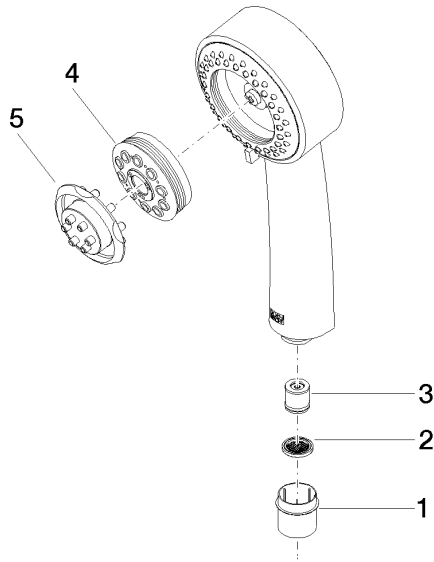

MADISON Hand shower - Durabronz (23kt Gold)

28 002 978

Parts for other finishes can be found here: [Chrome](#)

Spare parts list

No.	Item Number	Name	Quantity used	Delivery time
1	09 21 02 115 90	cap	1	2
2	09 23 01 039 90	sieve	1	2
3	09 23 01 077 90	flow reducer	1	2
4	04 12 11 071 00 90	shower	1	2
5	09 30 09 022 90	key	1	2