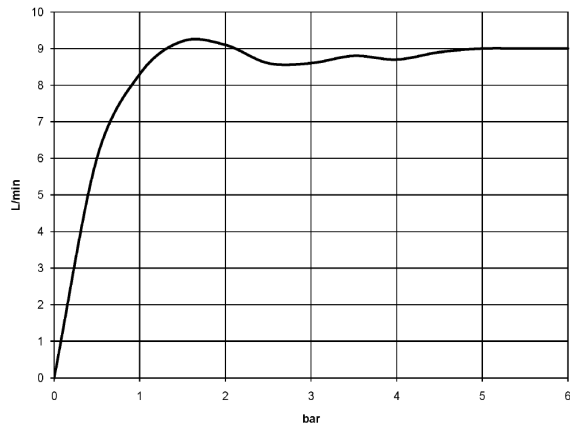

MADISON Hand shower - Durabronss (23kt Gold)

28 002 978

- Three settings: COMPACT RAIN, COMPACT SOFT FLOW, COMPACT AQUAPRESSURE FLOW, max. flow rate 9 l/min (at 3 bar)
- with anti-scale system
- spray head Ø 95mm
- 1/2" connection

Intrinsic protection against back flow.

	Durabronss (23kt Gold)	28 002 978-09
	Chrome	28 002 978-00
	Chrome	28 002 978-00 0010
	Brushed Platinum	28 002 978-06
	Brushed Platinum	28 002 978-06 0010
	Platinum	28 002 978-08
	Platinum	28 002 978-08 0010
	Durabronss (23kt Gold)	28 002 978-09 0010
	Brushed Durabronss (23kt Gold)	28 002 978-28
	Brushed Durabronss (23kt Gold)	28 002 978-28 0010
	Brushed Chrome	28 002 978-93
	Brushed Chrome	28 002 978-93 0010
	Brushed Dark Platinum	28 002 978-99
	Brushed Dark Platinum	28 002 978-99 0010

MADISON Hand shower - Durabross (23kt Gold)

28 002 978

mm [inches]

Flow rate chart

Codes & Standards

DIN 4109

ISO 3822

Ü-Zeichen