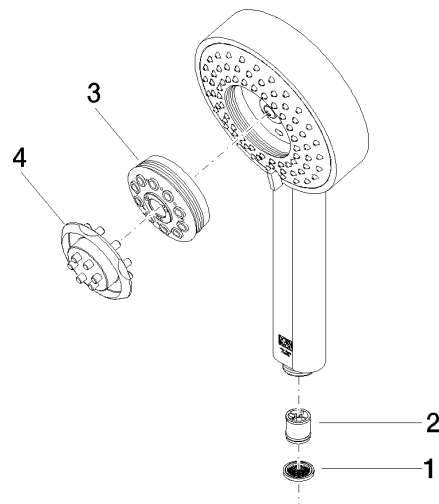

Hand shower FlowReduce - Platinum

IMO

28 012 979 Product version from 4/1/2024

- Four settings: COMPACT RAIN, COMPACT SOFT FLOW, COMPACT AQUAPRESSURE FLOW, COMPACT CASCADE, max. flow rate 6.8 l/min (at 3 bar)
- with anti-scale system
- spray head Ø 120mm
- 1/2" connection
- This product can help a building meet the requirements of Green Building Rating Systems, e.g. LEED®, BREEAM®, DGNB

Hand shower FlowReduce - Platinum

IMO

28 012 979 Product version from 4/1/2024

28 012 979 Product version from 4/1/2024

mm [inches]

Flow rate chart

Codes & Standards

DIN 4109

ISO 3822

Ü-Zeichen

Hand shower FlowReduce - Platinum

IMO

28 012 979 Product version from 4/1/2024

Certificates

LGA_29

28 012 979 Product version from 4/1/2024

Parts for other finishes can be found here: [Chrome](#)

Spare parts list

No.	Item Number	Name	Quantity used	Delivery time
1	09 23 01 039 90	sieve	1	2
2	09 23 01 166 90	flow reducer	1	2
3	04 12 11 071 00 90	shower	1	2
4	09 30 09 022 90	key	1	2