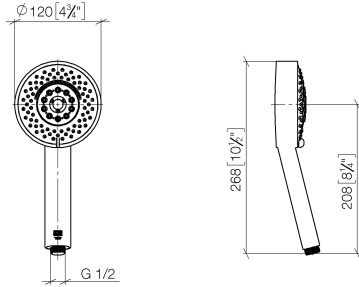

Hand shower FlowReduce - Platinum

IMO

28 012 979 Product version from 4/1/2024

- Four settings: COMPACT RAIN, COMPACT SOFT FLOW, COMPACT AQUAPRESSURE FLOW, COMPACT CASCADE, max. flow rate 6.8 l/min (at 3 bar)
- with anti-scale system
- spray head Ø 120mm
- 1/2" connection
- This product can help a building meet the requirements of Green Building Rating Systems, e.g. LEED®, BREEAM®, DGNB

Intrinsic protection against back flow.

Fits: IMO, LULU, MADISON, MEM, TARA, CL.1, LISSÉ, VAIA, META, CYO

	Platinum	28 012 979-08 0010
	Chrome	28 012 979-00 0010
	Chrome	28 012 979-00
	Brushed Platinum	28 012 979-06 0010
	Brushed Platinum	28 012 979-06
	Platinum	28 012 979-08
	Dark Chrome	28 012 979-19
	Dark Chrome	28 012 979-19 0010
	Light Gold	28 012 979-26
	Light Gold	28 012 979-26 0010
	Brushed Light Gold	28 012 979-27
	Brushed Light Gold	28 012 979-27 0010
	Brushed Durabrass (23kt Gold)	28 012 979-28
	Brushed Durabrass (23kt Gold)	28 012 979-28 0010
	Matte Black	28 012 979-33
	Matte Black	28 012 979-33 0010
	Brushed Bronze	28 012 979-42
	Brushed Bronze	28 012 979-42 0010
	Brushed Champagne (22kt Gold)	28 012 979-46 0010
	Brushed Champagne (22kt Gold)	28 012 979-46
	Champagne (22kt Gold)	28 012 979-47
	Champagne (22kt Gold)	28 012 979-47 0010
	Brushed Chrome	28 012 979-93
	Brushed Chrome	28 012 979-93 0010
	Brushed Dark Platinum	28 012 979-99
	Brushed Dark Platinum	28 012 979-99 0010

Hand shower FlowReduce - Platinum

IMO

28 012 979 Product version from 4/1/2024

28 012 979 Product version from 4/1/2024

mm [inches]

Flow rate chart

Codes & Standards

DIN 4109