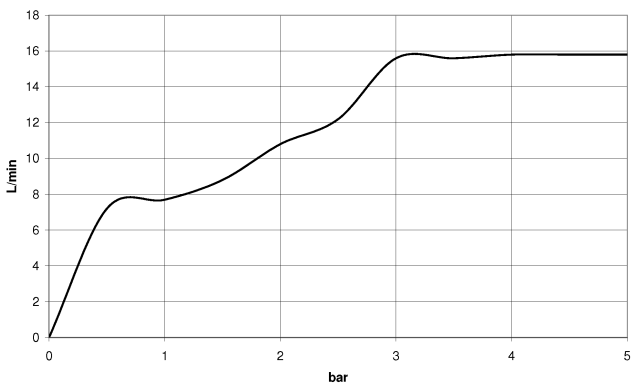

Hand shower - Dark Chrome

IMO

28 012 979

- Four settings: COMPACT RAIN, COMPACT SOFT FLOW, COMPACT AQUAPRESSURE FLOW, COMPACT CASCADE, max. flow rate 15 l/min (at 3 bar)
- with anti-scale system
- spray head Ø 120mm
- 1/2" connection

Hand shower - Dark Chrome

IMO

28 012 979

28 012 979

mm [inches]

Flow rate chart

Codes & Standards

DIN 4109