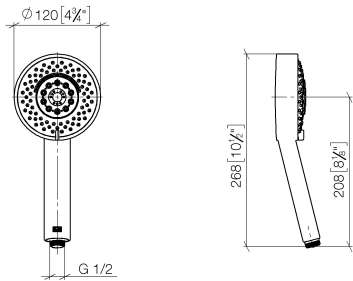

Hand shower - Dark Chrome

IMO

28 012 979

- Four settings: COMPACT RAIN, COMPACT SOFT FLOW, COMPACT AQUAPRESSURE FLOW, COMPACT CASCADE, max. flow rate 15 l/min (at 3 bar)
- with anti-scale system
- spray head Ø 120mm
- 1/2" connection

Intrinsic protection against back flow.

Fits: IMO, LULU, MADISON, MEM, TARA, CL.1, LISSÉ, VAIA, META, CYO

	Dark Chrome	28 012 979-19
	Chrome	28 012 979-00 0010
	Chrome	28 012 979-00
	Brushed Platinum	28 012 979-06 0010
	Brushed Platinum	28 012 979-06
	Platinum	28 012 979-08
	Platinum	28 012 979-08 0010
	Dark Chrome	28 012 979-19 0010
	Light Gold	28 012 979-26
	Light Gold	28 012 979-26 0010
	Brushed Light Gold	28 012 979-27
	Brushed Light Gold	28 012 979-27 0010
	Brushed Durabrass (23kt Gold)	28 012 979-28
	Brushed Durabrass (23kt Gold)	28 012 979-28 0010
	Matte Black	28 012 979-33
	Matte Black	28 012 979-33 0010
	Brushed Bronze	28 012 979-42
	Brushed Bronze	28 012 979-42 0010
	Brushed Champagne (22kt Gold)	28 012 979-46 0010
	Brushed Champagne (22kt Gold)	28 012 979-46
	Champagne (22kt Gold)	28 012 979-47
	Champagne (22kt Gold)	28 012 979-47 0010
	Brushed Chrome	28 012 979-93
	Brushed Chrome	28 012 979-93 0010
	Brushed Dark Platinum	28 012 979-99
	Brushed Dark Platinum	28 012 979-99 0010

Hand shower - Dark Chrome

IMO

28 012 979

28 012 979

mm [inches]

Flow rate chart

Codes & Standards

DIN 4109