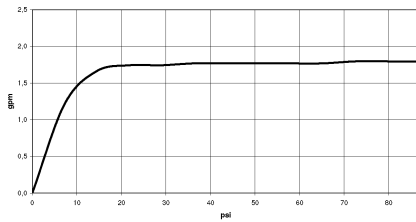

# Hand shower FlowReduce - Brushed Bronze

IMO

28 012 979 Product version from 4/1/2024

- Four settings: COMPACT RAIN, COMPACT SOFT FLOW, COMPACT AQUAPRESSURE FLOW, COMPACT CASCADE, max. flow rate 6.8 l/min (at 3 bar)
- with anti-scale system
- spray head Ø 120mm
- 1/2" connection
- This product can help a building meet the requirements of Green Building Rating Systems, e.g. LEED®, BREEAM®, DGNB

## Hand shower FlowReduce - Brushed Bronze

---

IMO

28 012 979 Product version from 4/1/2024

28 012 979 Product version from 4/1/2024

mm [inches]

Flow rate chart

Codes & Standards