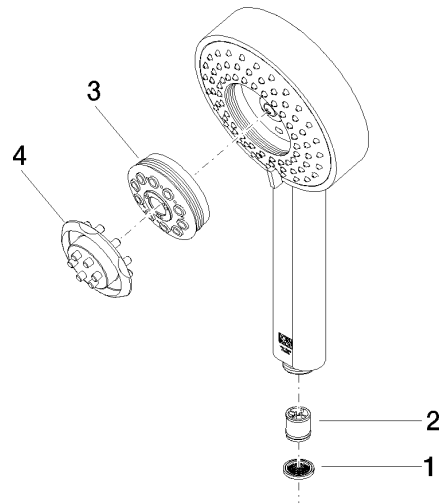

# Hand shower FlowReduce - Brushed Bronze

IMO

28 012 979 Product version from 4/1/2024

- Four settings: COMPACT RAIN, COMPACT SOFT FLOW, COMPACT AQUAPRESSURE FLOW, COMPACT CASCADE, max. flow rate 6.8 l/min (at 3 bar)
- with anti-scale system
- spray head Ø 120mm
- 1/2" connection
- This product can help a building meet the requirements of Green Building Rating Systems, e.g. LEED®, BREEAM®, DGNB

## Hand shower FlowReduce - Brushed Bronze

---

IMO

28 012 979 Product version from 4/1/2024

28 012 979 Product version from 4/1/2024

mm [inches]

Flow rate chart

Codes & Standards

## Hand shower FlowReduce - Brushed Bronze

---

IMO

28 012 979 Product version from 4/1/2024

### Spare parts list

No.	Item Number	Name	Quantity used	Delivery time
1	09 23 01 039 90	sieve	1	2
2	09 23 01 166 90	flow reducer	1	2
3	04 12 11 071 00 90	shower	1	2
4	09 30 09 022 90	key	1	2