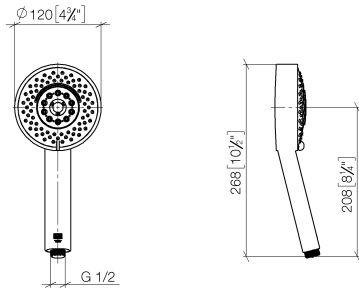

# Hand shower FlowReduce - Brushed Bronze

IMO

28 012 979 Product version from 4/1/2024

- Four settings: COMPACT RAIN, COMPACT SOFT FLOW, COMPACT AQUAPRESSURE FLOW, COMPACT CASCADE, max. flow rate 6.8 l/min (at 3 bar)
- with anti-scale system
- spray head Ø 120mm
- 1/2" connection
- This product can help a building meet the requirements of Green Building Rating Systems, e.g. LEED®, BREEAM®, DGNB

## Hand shower FlowReduce - Brushed Bronze

---

IMO

28 012 979 Product version from 4/1/2024

28 012 979 Product version from 4/1/2024

mm [inches]

Flow rate chart

Codes & Standards