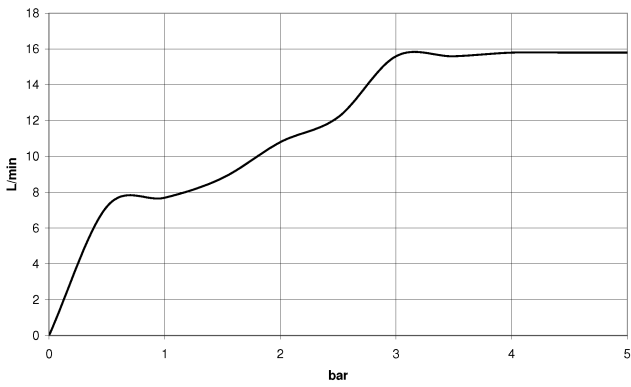

Hand shower - Brushed Dark Platinum

IMO

28 012 979 Product version from 4/1/2024

- Four settings: COMPACT RAIN, COMPACT SOFT FLOW, COMPACT AQUAPRESSURE FLOW, COMPACT CASCADE, max. flow rate 15 l/min (at 3 bar)
- with anti-scale system
- spray head Ø 120mm
- 1/2" connection

Hand shower - Brushed Dark Platinum

IMO

28 012 979 Product version from 4/1/2024

28 012 979 Product version from 4/1/2024

mm [inches]

Flow rate chart

Codes & Standards

DIN 4109