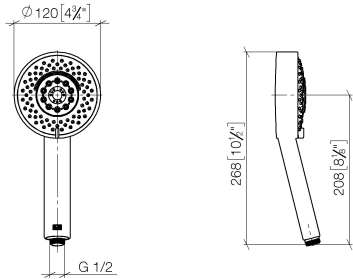

Hand shower - Brushed Dark Platinum

IMO

28 012 979 Product version from 4/1/2024

- Four settings: COMPACT RAIN, COMPACT SOFT FLOW, COMPACT AQUAPRESSURE FLOW, COMPACT CASCADE, max. flow rate 15 l/min (at 3 bar)
- with anti-scale system
- spray head Ø 120mm
- 1/2" connection

Intrinsic protection against back flow.

Fits: IMO, LULU, MADISON, MEM, TARA, CL.1, LISSÉ, VAIA, META, CYO

	Brushed Dark Platinum	28 012 979-99
	Chrome	28 012 979-00 0010
	Chrome	28 012 979-00
	Brushed Platinum	28 012 979-06 0010
	Brushed Platinum	28 012 979-06
	Platinum	28 012 979-08
	Platinum	28 012 979-08 0010
	Dark Chrome	28 012 979-19
	Dark Chrome	28 012 979-19 0010
	Light Gold	28 012 979-26
	Light Gold	28 012 979-26 0010
	Brushed Light Gold	28 012 979-27
	Brushed Light Gold	28 012 979-27 0010
	Brushed Durabrass (23kt Gold)	28 012 979-28
	Brushed Durabrass (23kt Gold)	28 012 979-28 0010
	Matte Black	28 012 979-33
	Matte Black	28 012 979-33 0010
	Brushed Bronze	28 012 979-42
	Brushed Bronze	28 012 979-42 0010
	Brushed Champagne (22kt Gold)	28 012 979-46 0010
	Brushed Champagne (22kt Gold)	28 012 979-46
	Champagne (22kt Gold)	28 012 979-47
	Champagne (22kt Gold)	28 012 979-47 0010
	Brushed Chrome	28 012 979-93
	Brushed Chrome	28 012 979-93 0010
	Brushed Dark Platinum	28 012 979-99 0010

Hand shower - Brushed Dark Platinum

IMO

28 012 979 Product version from 4/1/2024

28 012 979 Product version from 4/1/2024

mm [inches]

Flow rate chart

Codes & Standards

DIN 4109