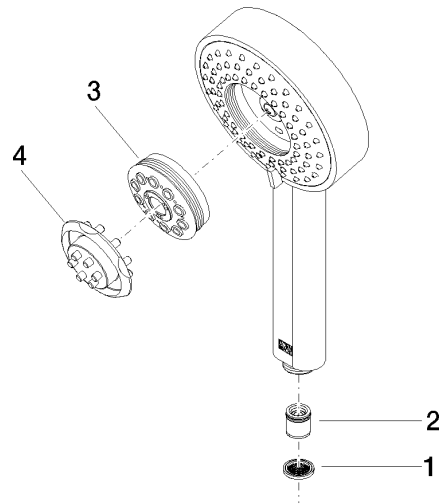

Hand shower - Brushed Dark Platinum

IMO

28 012 979 Product version from 4/1/2024

- Four settings: COMPACT RAIN, COMPACT SOFT FLOW, COMPACT AQUAPRESSURE FLOW, COMPACT CASCADE, max. flow rate 15 l/min (at 3 bar)
- with anti-scale system
- spray head Ø 120mm
- 1/2" connection

Hand shower - Brushed Dark Platinum

IMO

28 012 979 Product version from 4/1/2024

28 012 979 Product version from 4/1/2024

mm [inches]

Flow rate chart

Codes & Standards

DIN 4109

ISO 3822

Ü-Zeichen

Hand shower - Brushed Dark Platinum

IMO

28 012 979 Product version from 4/1/2024

Certificates

LGA_29

28 012 979 Product version from 4/1/2024

Parts for other finishes can be found here: [Chrome](#)

Spare parts list

No.	Item Number	Name	Quantity used	Delivery time
1	09 23 01 039 90	sieve	1	2
2	09 23 01 046 90	back-flow preventer	1	2
3	04 12 11 071 00 90	shower	1	2
4	09 30 09 022 90	key	1	2