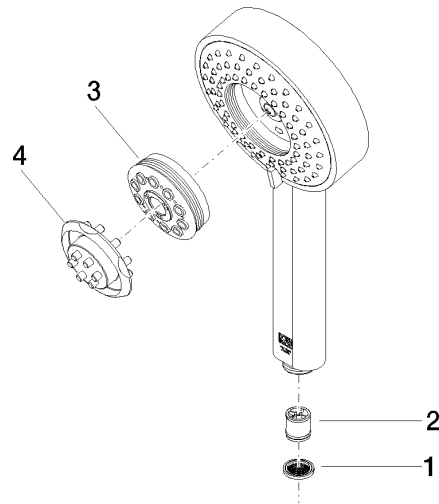

# Hand shower FlowReduce - Brushed Dark Platinum

IMO

28 012 979 Product version from 4/1/2024

- Four settings: COMPACT RAIN, COMPACT SOFT FLOW, COMPACT AQUAPRESSURE FLOW, COMPACT CASCADE, max. flow rate 6.8 l/min (at 3 bar)
- with anti-scale system
- spray head Ø 120mm
- 1/2" connection
- This product can help a building meet the requirements of Green Building Rating Systems, e.g. LEED®, BREEAM®, DGNB

## Hand shower FlowReduce - Brushed Dark Platinum

---

IMO

28 012 979 Product version from 4/1/2024

28 012 979 Product version from 4/1/2024

mm [inches]

Flow rate chart

Codes & Standards

## Hand shower FlowReduce - Brushed Dark Platinum

---

IMO

28 012 979 Product version from 4/1/2024

### Spare parts list

No.	Item Number	Name	Quantity used	Delivery time
1	09 23 01 039 90	sieve	1	2
2	09 23 01 166 90	flow reducer	1	2
3	04 12 11 071 00 90	shower	1	2
4	09 30 09 022 90	key	1	2