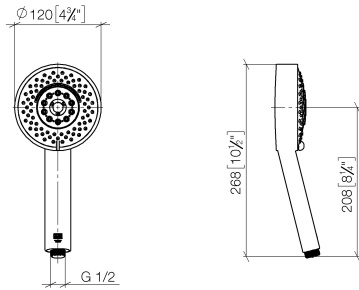

# Hand shower FlowReduce - Brushed Dark Platinum

IMO

28 012 979 Product version from 4/1/2024

- Four settings: COMPACT RAIN, COMPACT SOFT FLOW, COMPACT AQUAPRESSURE FLOW, COMPACT CASCADE, max. flow rate 6.8 l/min (at 3 bar)
- with anti-scale system
- spray head Ø 120mm
- 1/2" connection
- This product can help a building meet the requirements of Green Building Rating Systems, e.g. LEED®, BREEAM®, DGNB

## Hand shower FlowReduce - Brushed Dark Platinum

---

IMO

28 012 979 Product version from 4/1/2024

28 012 979 Product version from 4/1/2024

mm [inches]

Flow rate chart

Codes & Standards