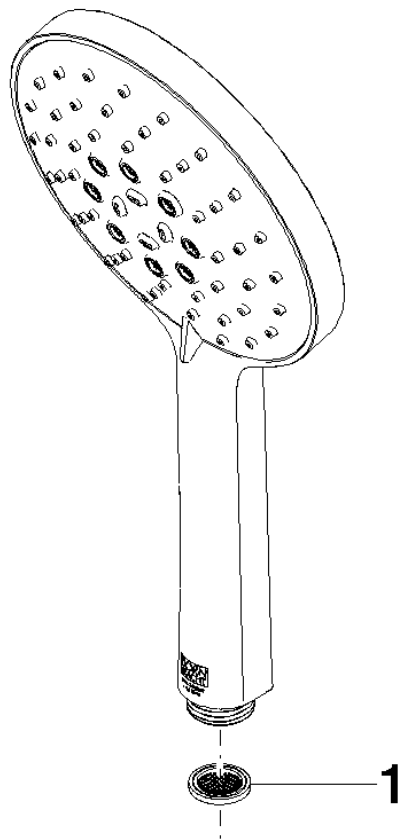

## Hand shower FlowReduce - Brushed Platinum

IMO

28 016 979 Product version from 4/1/2024

- Three or five settings: COMPACT RAIN, COMPACT SOFT FLOW, COMPACT AQUAPRESSURE FLOW, max. flow rate 6.8 l/min (at 3 bar)
- with anti-scale system
- spray head Ø 130 mm
- 1/2" connection
- This product can help a building meet the requirements of Green Building Rating Systems, e.g. LEED®, BREEAM®, DGNB

## Hand shower FlowReduce - Brushed Platinum

IMO

28 016 979 Product version from 4/1/2024

28 016 979 Product version from 4/1/2024

mm [inches]

Flow rate chart

Codes & Standards

DIN 4109

## Hand shower FlowReduce - Brushed Platinum

---

IMO

28 016 979 Product version from 4/1/2024

### Certificates

---

DVGW\_DW- LGA\_29  
6517DN0

28 016 979 Product version from 4/1/2024

Parts for other finishes can be found here: [Chrome](#)

Spare parts list

No.	Item Number	Name	Quantity used	Delivery time
1	09 23 01 039 90	sieve	1	2