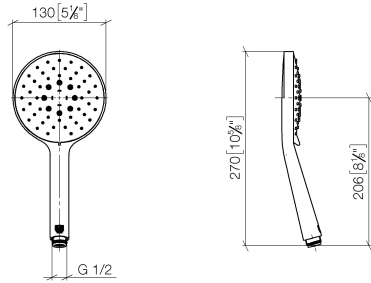

## Hand shower FlowReduce - Brushed Platinum

IMO

28 016 979 Product version from 4/1/2024

- Three or five settings: COMPACT RAIN, COMPACT SOFT FLOW, COMPACT AQUAPRESSURE FLOW, max. flow rate 6.8 l/min (at 3 bar)
- with anti-scale system
- spray head Ø 130 mm
- 1/2" connection
- This product can help a building meet the requirements of Green Building Rating Systems, e.g. LEED®, BREEAM®, DGNB

Intrinsic protection against back flow.

Fits: IMO, LULU, MADISON, MEM, TARA, CL.1, LISSÉ, VAIA, META, CYO

	Brushed Platinum	28 016 979-06 0010
	Chrome	28 016 979-00 0010
	Chrome	28 016 979-00
	Brushed Platinum	28 016 979-06
	Platinum	28 016 979-08 0010
	Platinum	28 016 979-08
	Dark Chrome	28 016 979-19
	Dark Chrome	28 016 979-19 0010
	Light Gold	28 016 979-26
	Light Gold	28 016 979-26 0010
	Brushed Light Gold	28 016 979-27
	Brushed Light Gold	28 016 979-27 0010
	Brushed Durabrass (23kt Gold)	28 016 979-28
	Brushed Durabrass (23kt Gold)	28 016 979-28 0010
	Matte Black	28 016 979-33
	Matte Black	28 016 979-33 0010
	Brushed Bronze	28 016 979-42 0010
	Brushed Bronze	28 016 979-42
	Brushed Champagne (22kt Gold)	28 016 979-46
	Brushed Champagne (22kt Gold)	28 016 979-46 0010
	Champagne (22kt Gold)	28 016 979-47
	Champagne (22kt Gold)	28 016 979-47 0010
	Brushed Chrome	28 016 979-93
	Brushed Chrome	28 016 979-93 0010
	Brushed Dark Platinum	28 016 979-99
	Brushed Dark Platinum	28 016 979-99 0010

## Hand shower FlowReduce - Brushed Platinum

IMO

28 016 979 Product version from 4/1/2024

28 016 979 Product version from 4/1/2024

mm [inches]

Flow rate chart

Codes & Standards

DIN 4109