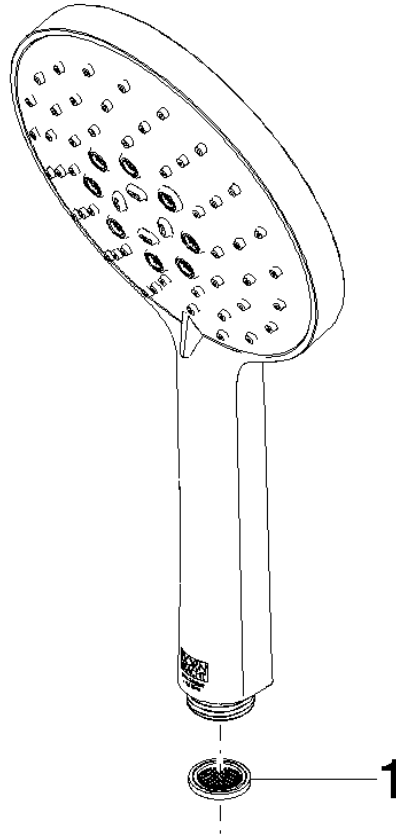

Hand shower FlowReduce - Platinum

IMO

28 016 979 Product version from 4/1/2024

- Three or five settings: COMPACT RAIN, COMPACT SOFT FLOW, COMPACT AQUAPRESSURE FLOW, max. flow rate 6.8 l/min (at 3 bar)
- with anti-scale system
- spray head Ø 130 mm
- 1/2" connection
- This product can help a building meet the requirements of Green Building Rating Systems, e.g. LEED®, BREEAM®, DGNB

Certificates

DVGW_DW-
6517DN0

LGA_29

IAPMO_4976

28 016 979 Product version from 4/1/2024

Parts for other finishes can be found here: [Chrome](#)

Spare parts list

No.	Item Number	Name	Quantity used	Delivery time
1	09 23 01 039 90	sieve	1	2