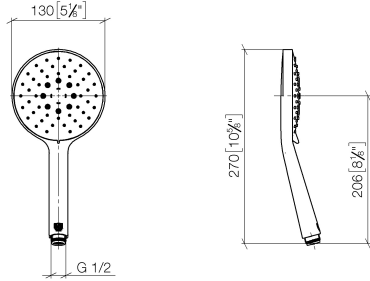

Hand shower FlowReduce - Platinum

IMO

28 016 979 Product version from 4/1/2024

- Three or five settings: COMPACT RAIN, COMPACT SOFT FLOW, COMPACT AQUAPRESSURE FLOW, max. flow rate 6.8 l/min (at 3 bar)
- with anti-scale system
- spray head Ø 130 mm
- 1/2" connection
- This product can help a building meet the requirements of Green Building Rating Systems, e.g. LEED®, BREEAM®, DGNB

Intrinsic protection against back flow.

Fits: IMO, LULU, MADISON, MEM, TARA, CL.1, LISSÉ, VAIA, META, CYO

	Platinum	28 016 979-08 0010
	Chrome	28 016 979-00 0010
	Chrome	28 016 979-00
	Brushed Platinum	28 016 979-06 0010
	Brushed Platinum	28 016 979-06
	Platinum	28 016 979-08
	Dark Chrome	28 016 979-19
	Dark Chrome	28 016 979-19 0010
	Light Gold	28 016 979-26
	Light Gold	28 016 979-26 0010
	Brushed Light Gold	28 016 979-27
	Brushed Light Gold	28 016 979-27 0010
	Brushed Durabrass (23kt Gold)	28 016 979-28
	Brushed Durabrass (23kt Gold)	28 016 979-28 0010
	Matte Black	28 016 979-33
	Matte Black	28 016 979-33 0010
	Brushed Bronze	28 016 979-42 0010
	Brushed Bronze	28 016 979-42
	Brushed Champagne (22kt Gold)	28 016 979-46
	Brushed Champagne (22kt Gold)	28 016 979-46 0010
	Champagne (22kt Gold)	28 016 979-47
	Champagne (22kt Gold)	28 016 979-47 0010
	Brushed Chrome	28 016 979-93
	Brushed Chrome	28 016 979-93 0010
	Brushed Dark Platinum	28 016 979-99
	Brushed Dark Platinum	28 016 979-99 0010

Hand shower FlowReduce - Platinum

IMO

28 016 979 Product version from 4/1/2024

28 016 979 Product version from 4/1/2024

mm [inches]

Flow rate chart

Codes & Standards

ASME A112.18.1